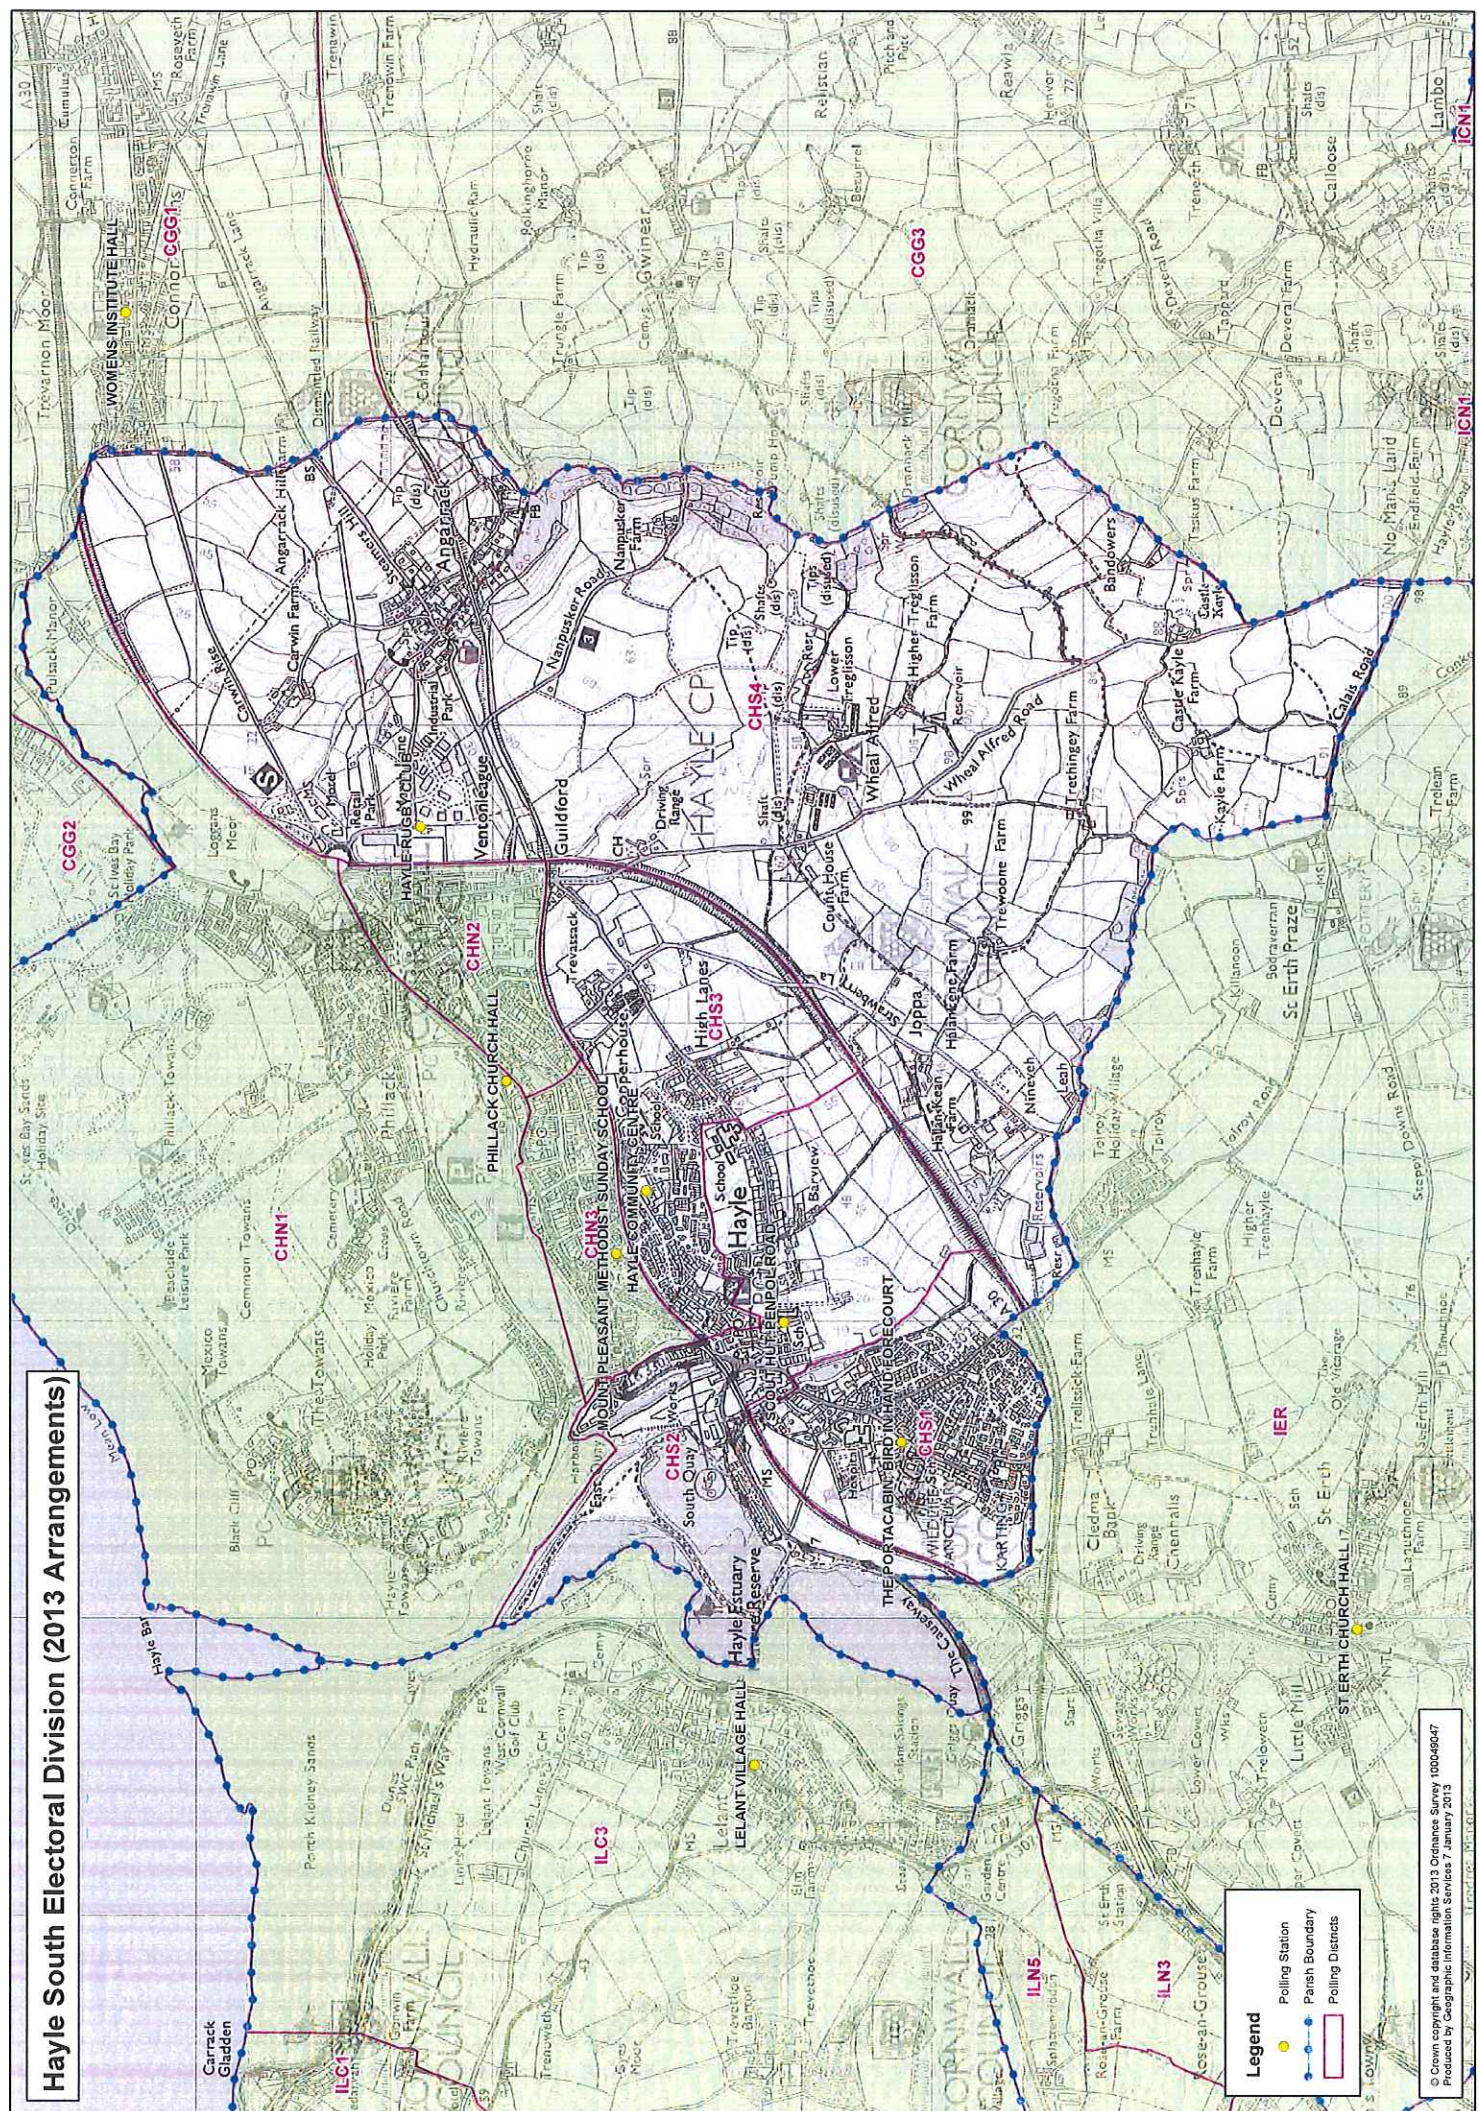

# Hayle South Electoral Division (2013 Arrangements)

**Legend**

- Polling Station
- Parish Boundary
- Polling Districts

© Crown copyright and database rights 2013 Ordnance Survey 100049047  
 Produced by Geographic Information Services 7 January 2013