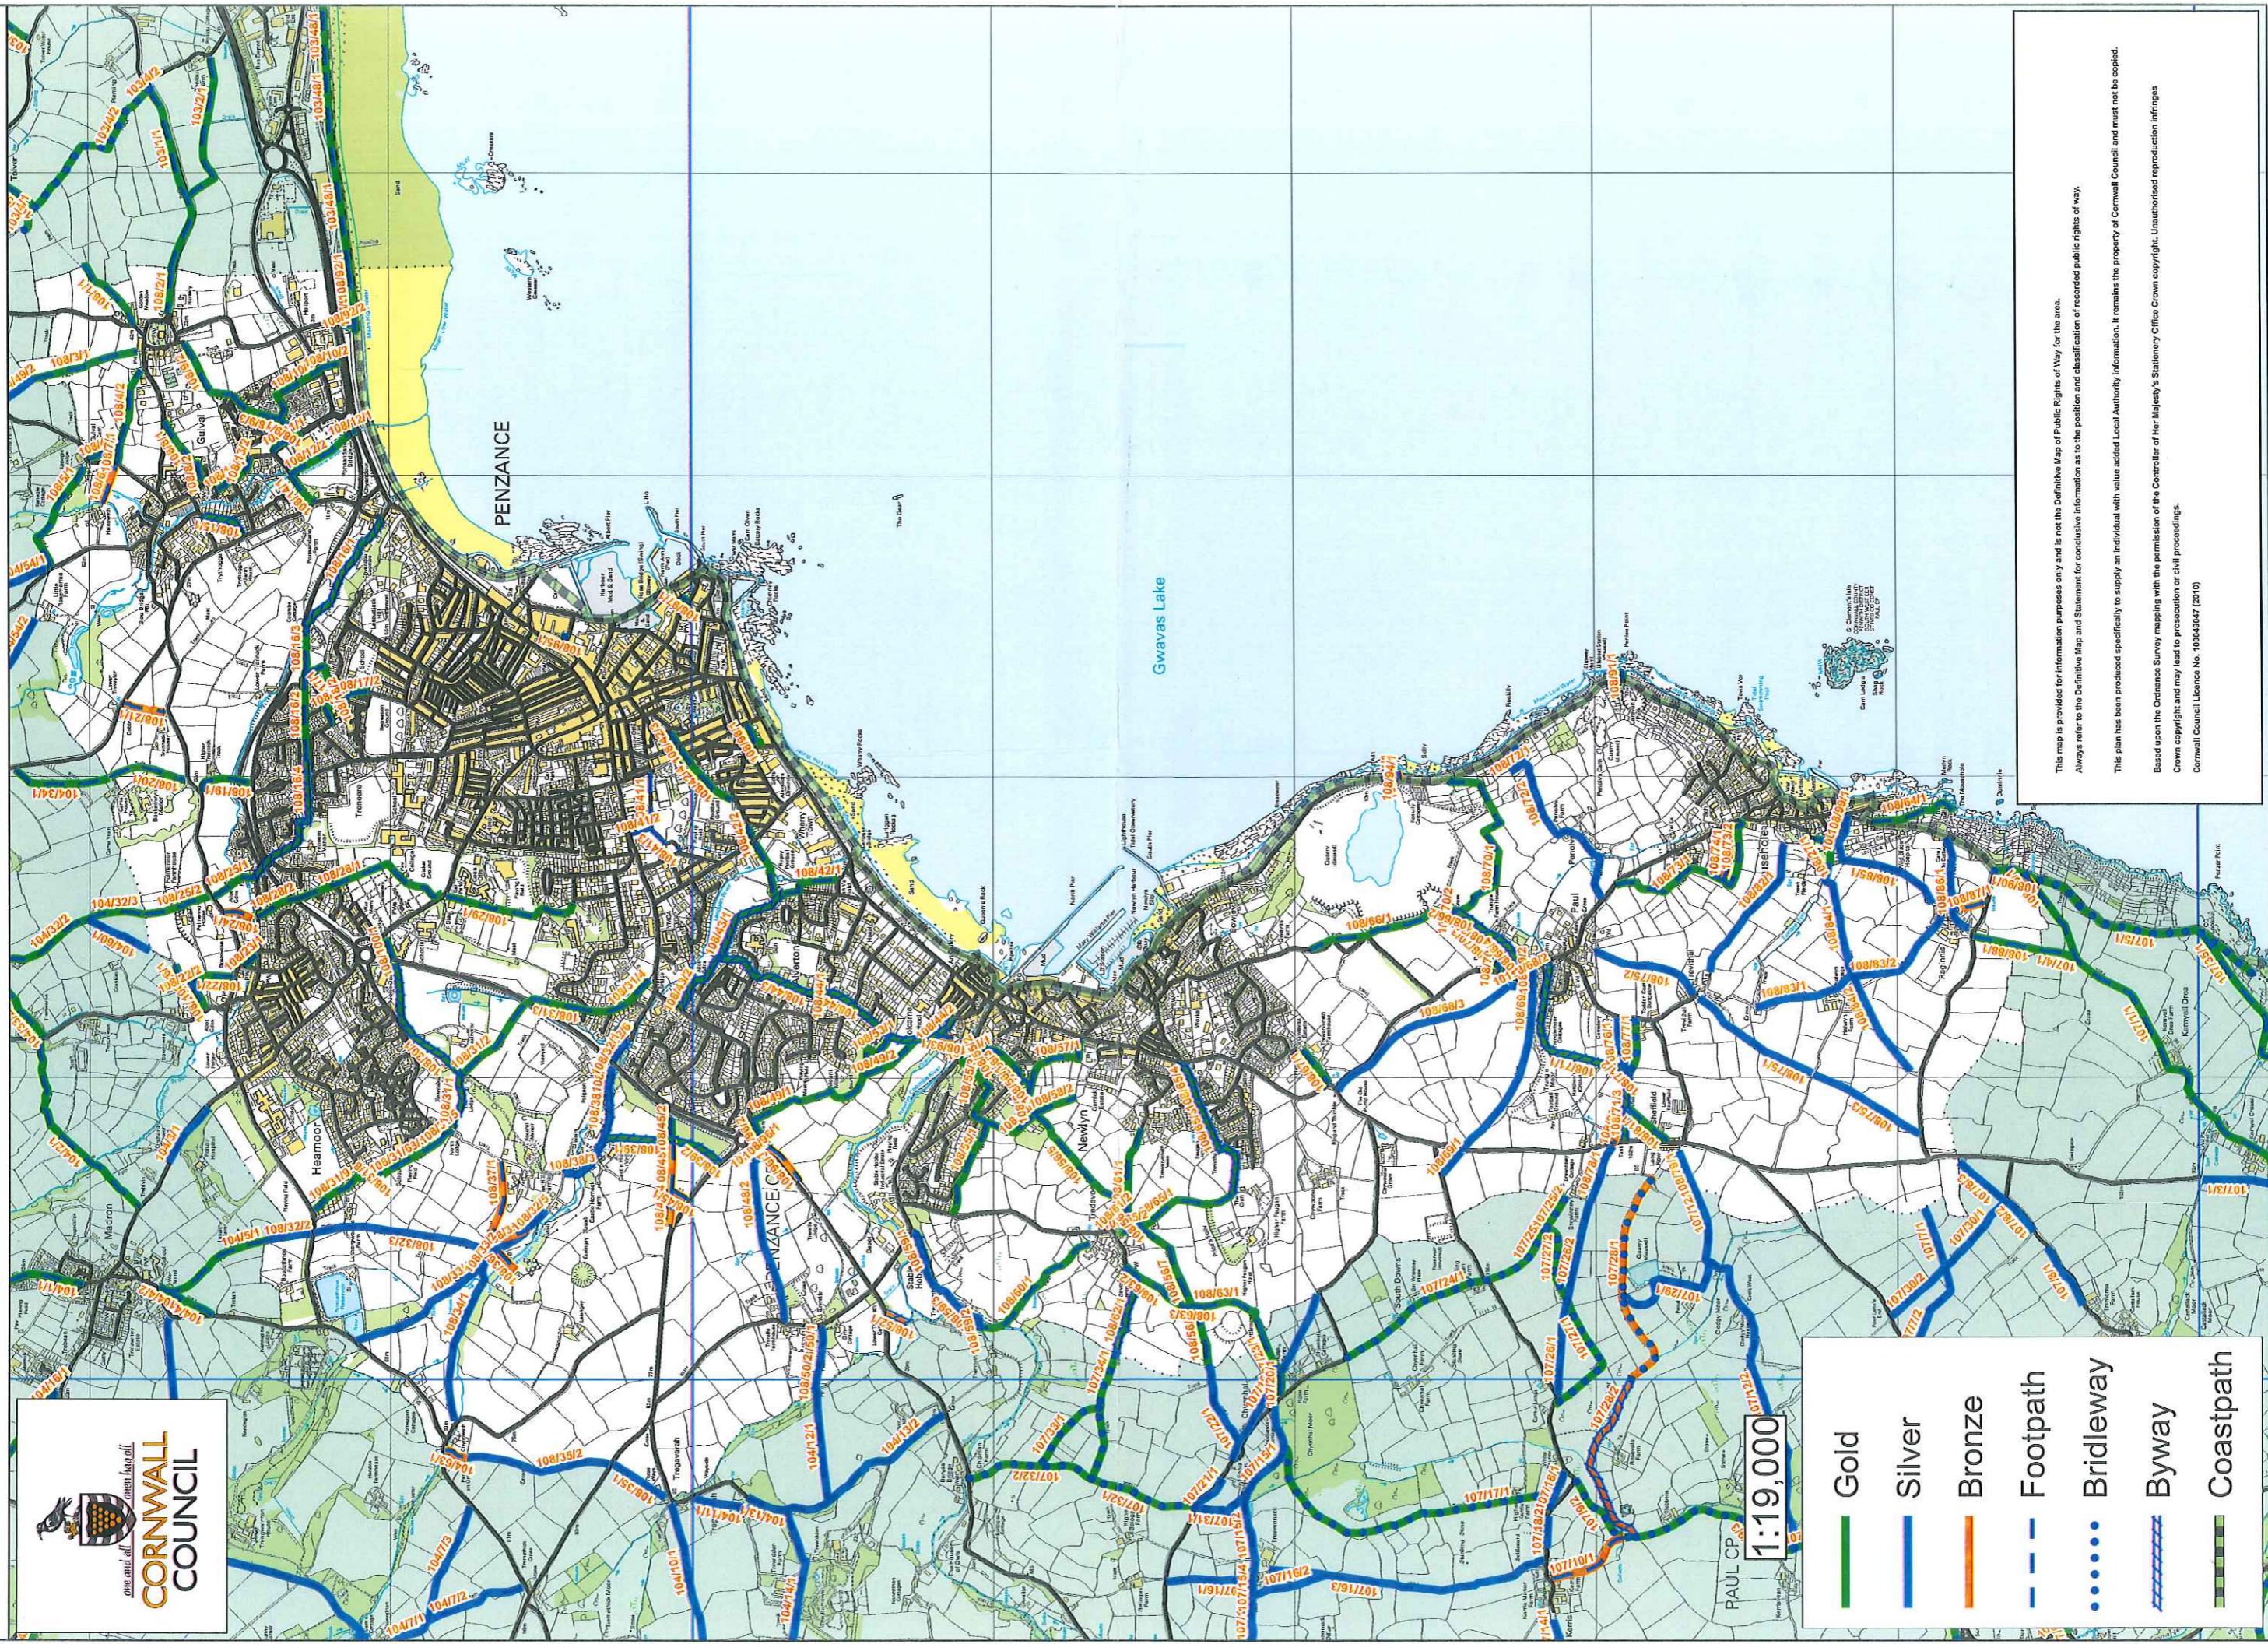

The Parish of Penzance

1:19,000

- Gold
- Silver
- Bronze
- Footpath
- Bridleway
- Byway
- Coastpath

This map is provided for information purposes only and is not the Definitive Map of Public Rights of Way for the area. Always refer to the Definitive Map and Statement for conclusive information as to the position and classification of recorded public rights of way.

This plan has been produced specifically to supply an individual with value added Local Authority information. It remains the property of Cornwall Council and must not be copied.

Based upon the Ordnance Survey mapping with the permission of the Controller of Her Majesty's Stationery Office Crown copyright. Unauthorised reproduction infringes Crown copyright and may lead to prosecution or civil proceedings.