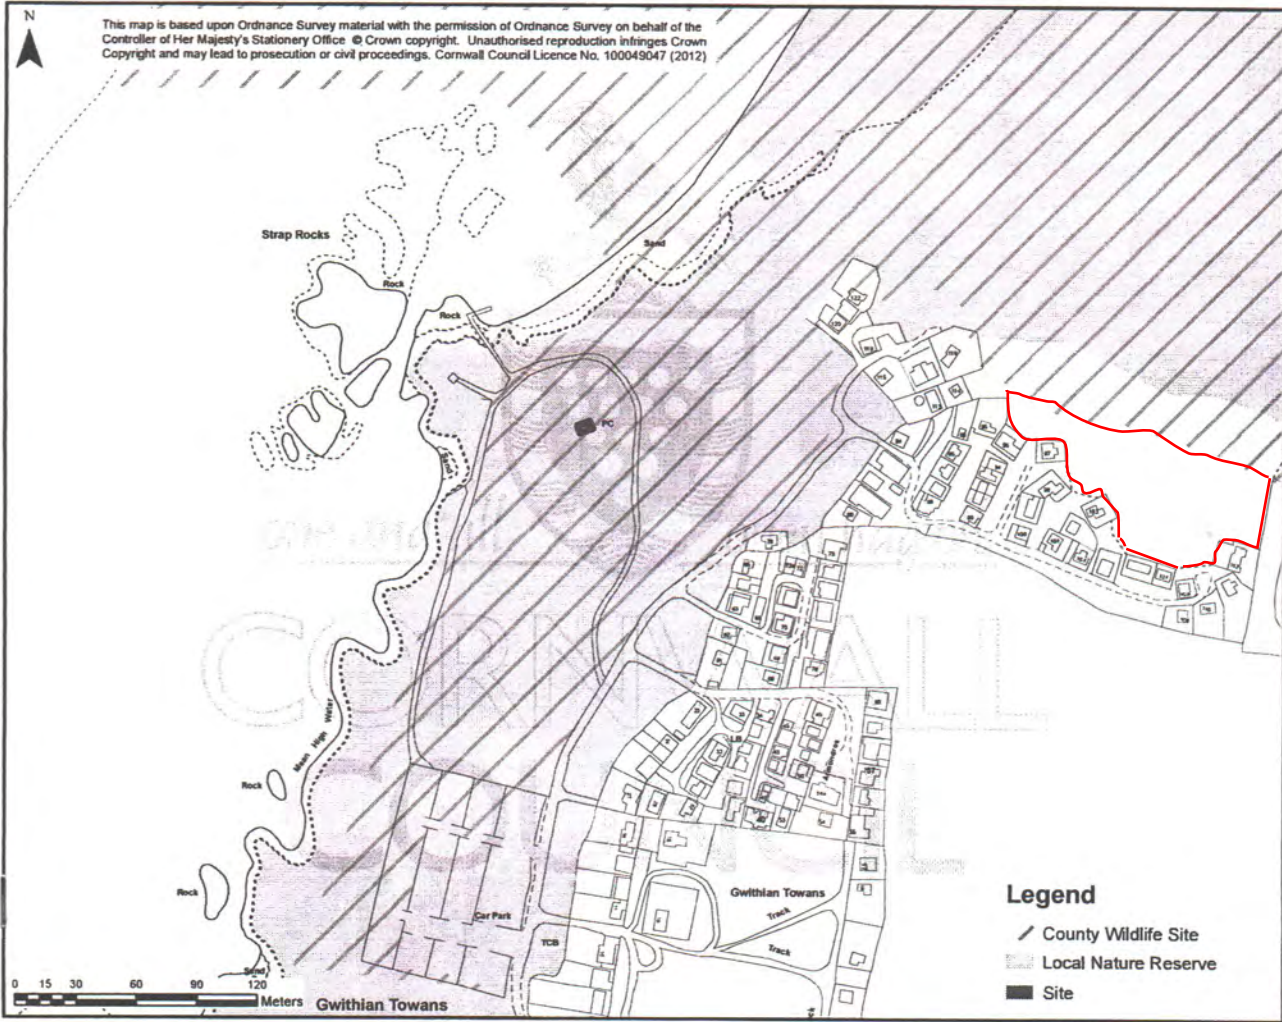

FOR REFERENCE ONLY

Gwithian Towans
- contains map 2 -

CORNWALL COUNCIL
Camborne One Stop Shop,
Dolcoath Avenue, Camborne
TR14 8SX

**Planning
Delivery Team (west)**

Drawn by: RLB Date: Mar. 2012

FOR REFERENCE ONLY

Land Registry
Official copy of
title plan

Title number C
Ordnance Surv
Scale 1:2500
Administrative

© Crown copyright and database rights 2012 Ordnance Survey 100026316.
You are not permitted to copy, sub-license, distribute or sell any of this data to third party

ACCESS WAYS
TO RETAINED LAND

PLEASE NOTE
ENTIRE BOUNDARY