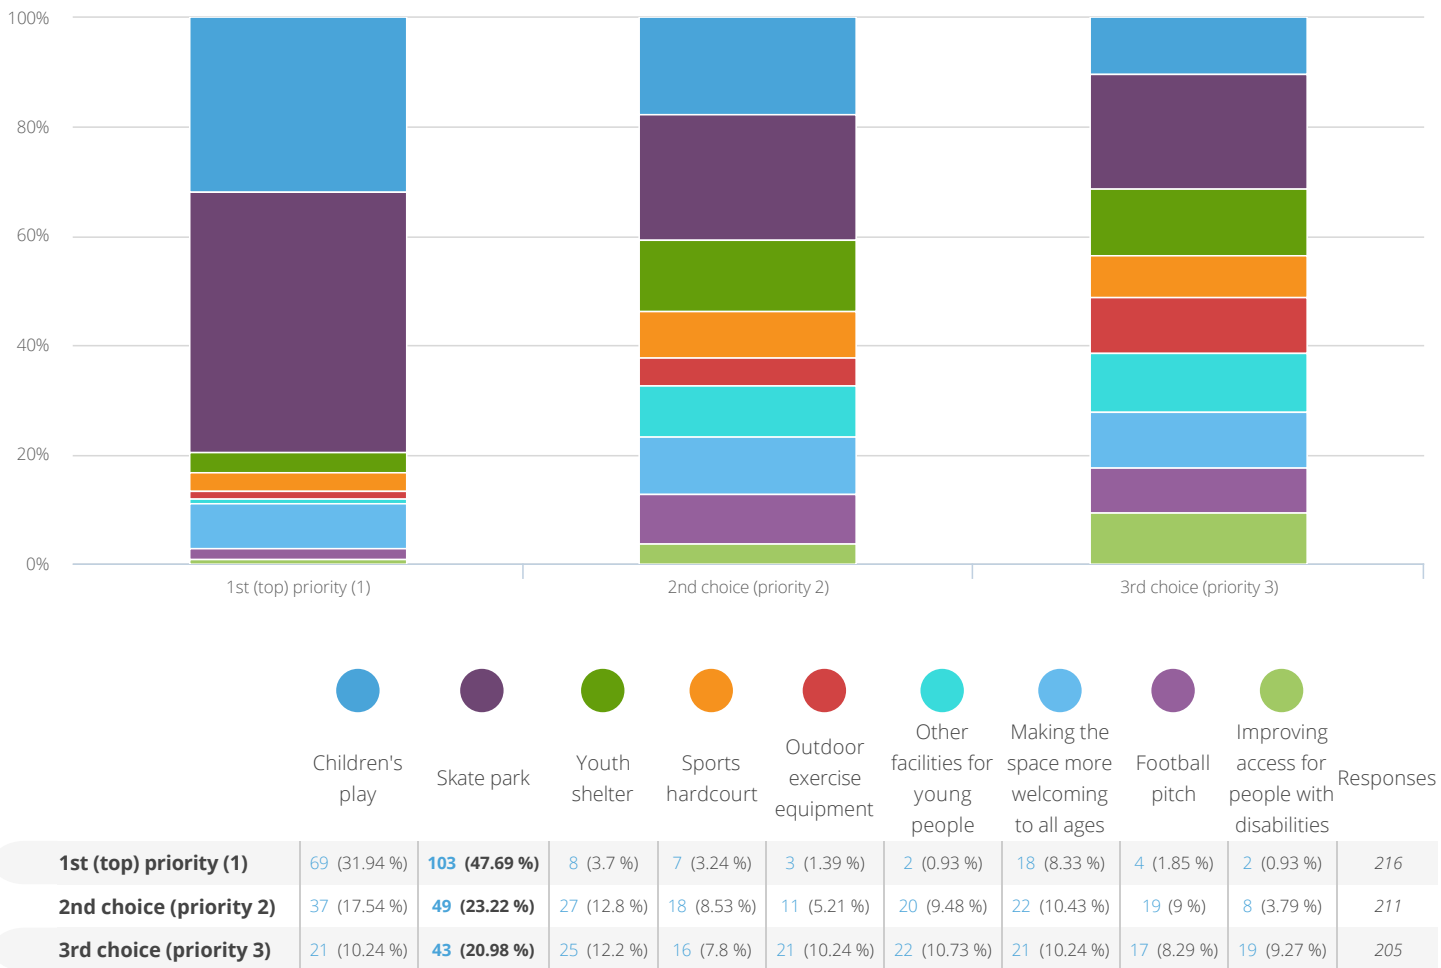

## 1. LOCAL PRIORITIES

What do you consider the most important areas to invest in are at St Just Recreation Ground?