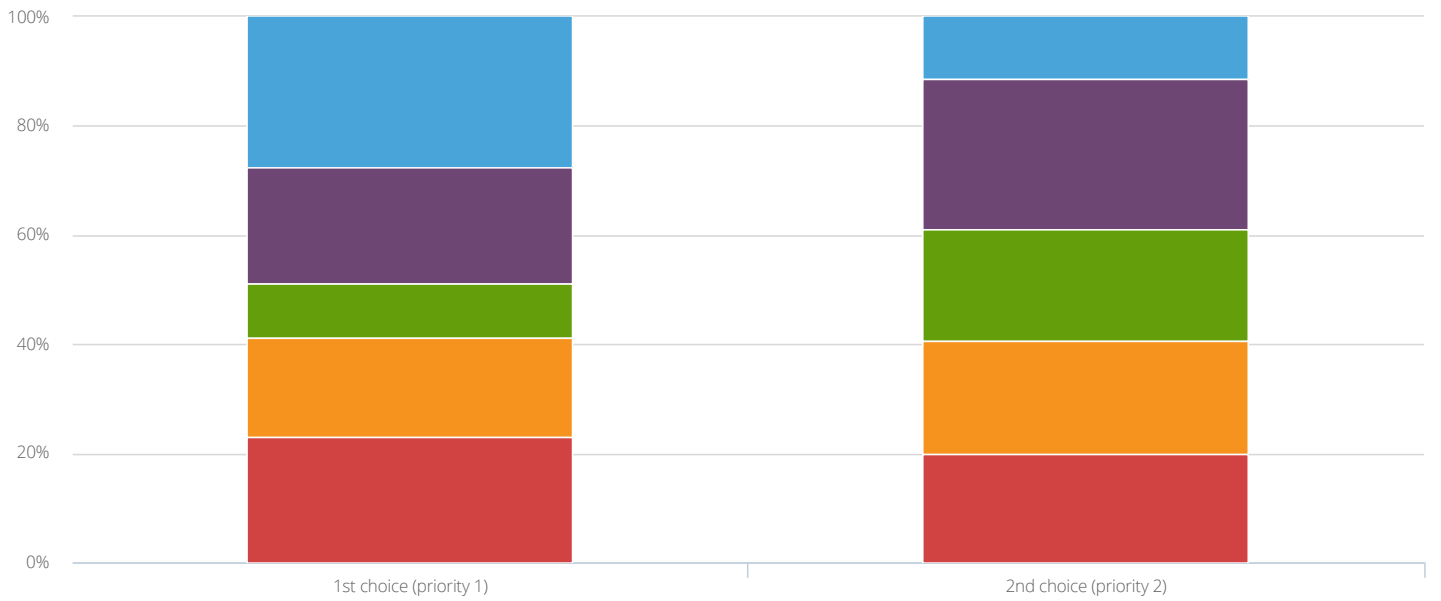

#### 5. What style of skate facility?

6. Is there anything else you wish to share? (Remember the budget is small!) 😞

#### 4. PLAY AREA

If you don't know just skip this page.

7. If the play area can be improved, how should we prioritise the ages of children served by the new play equipment?

	Toddler/young children aged 1 to 5yrs	Young children aged 4 to 8yrs	Junior ages 6 to 10yrs	Older children 8 to 12yrs	Teenagers 13 to 17yrs	Responses
<b>1st choice (priority 1)</b>	47 (27.65 %)	36 (21.18 %)	17 (10 %)	31 (18.24 %)	39 (22.94 %)	170
<b>2nd choice (priority 2)</b>	19 (11.38 %)	46 (27.54 %)	34 (20.36 %)	35 (20.96 %)	33 (19.76 %)	167