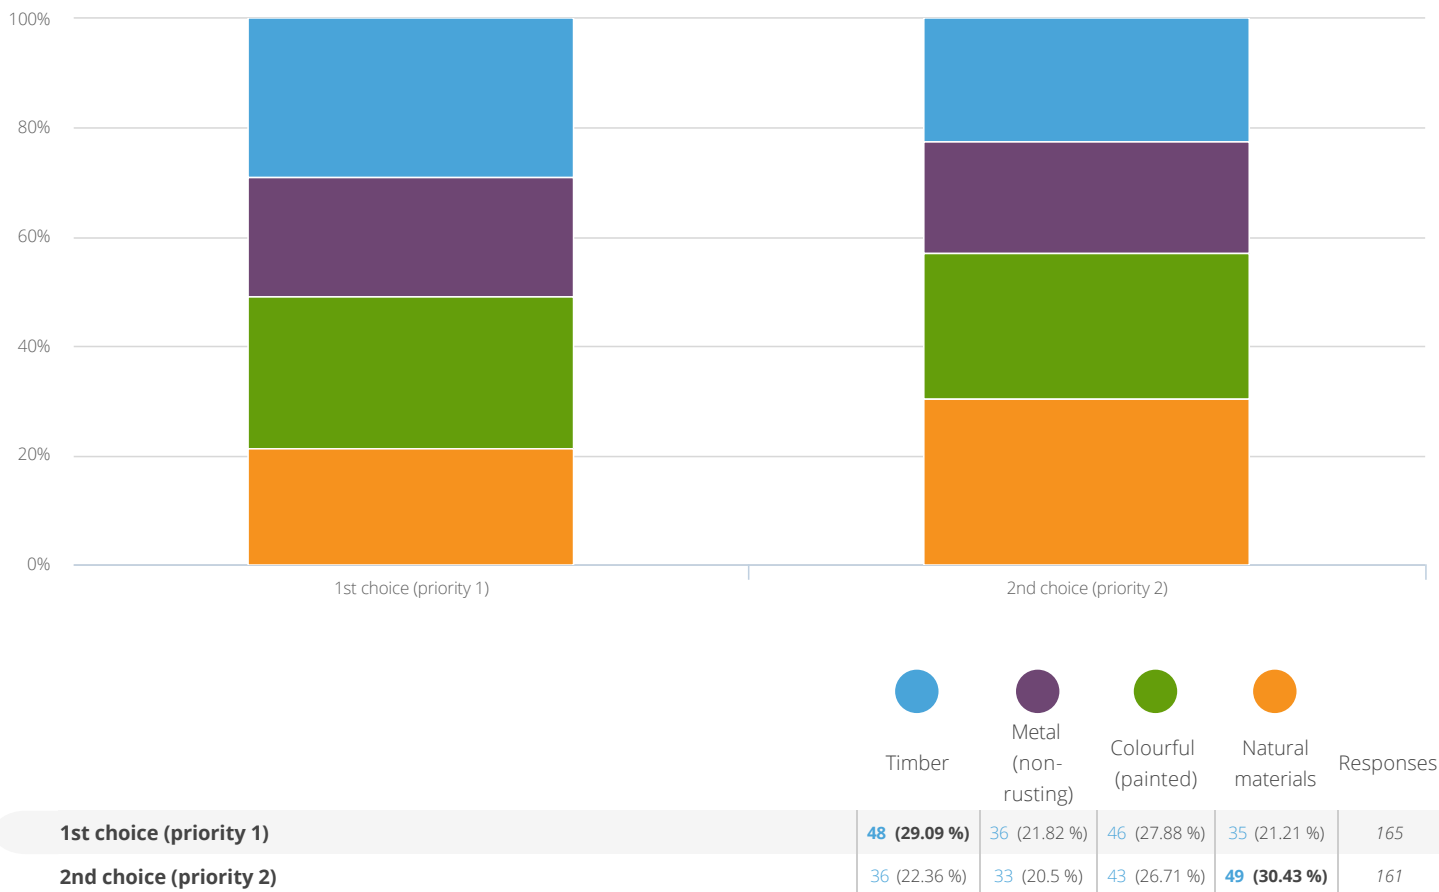

9. What style of new children's play equipment would you prefer?