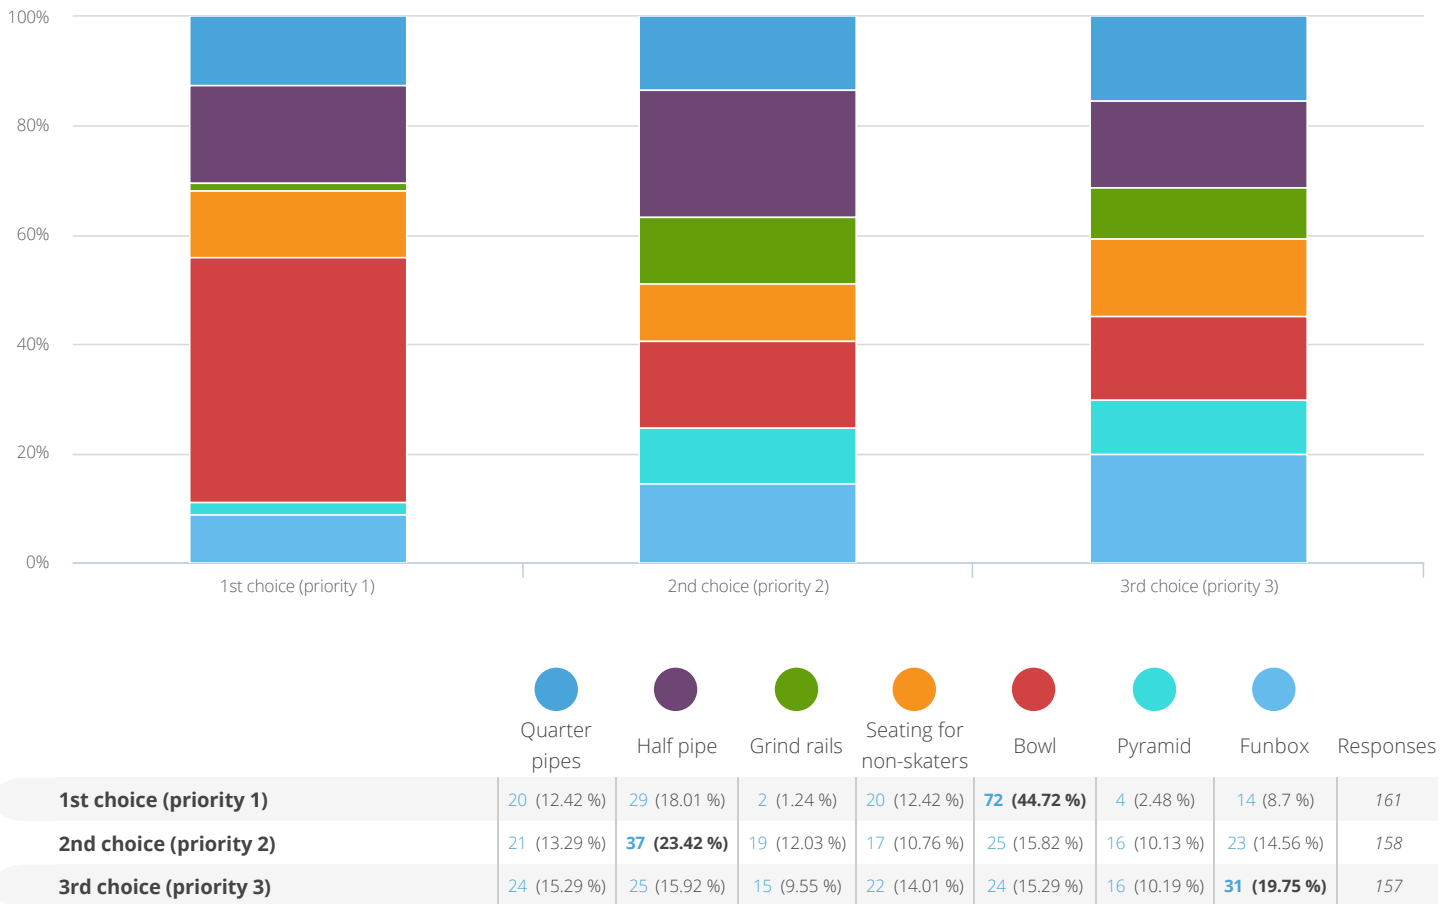

4. What are the essentials to be included in a new skate park?