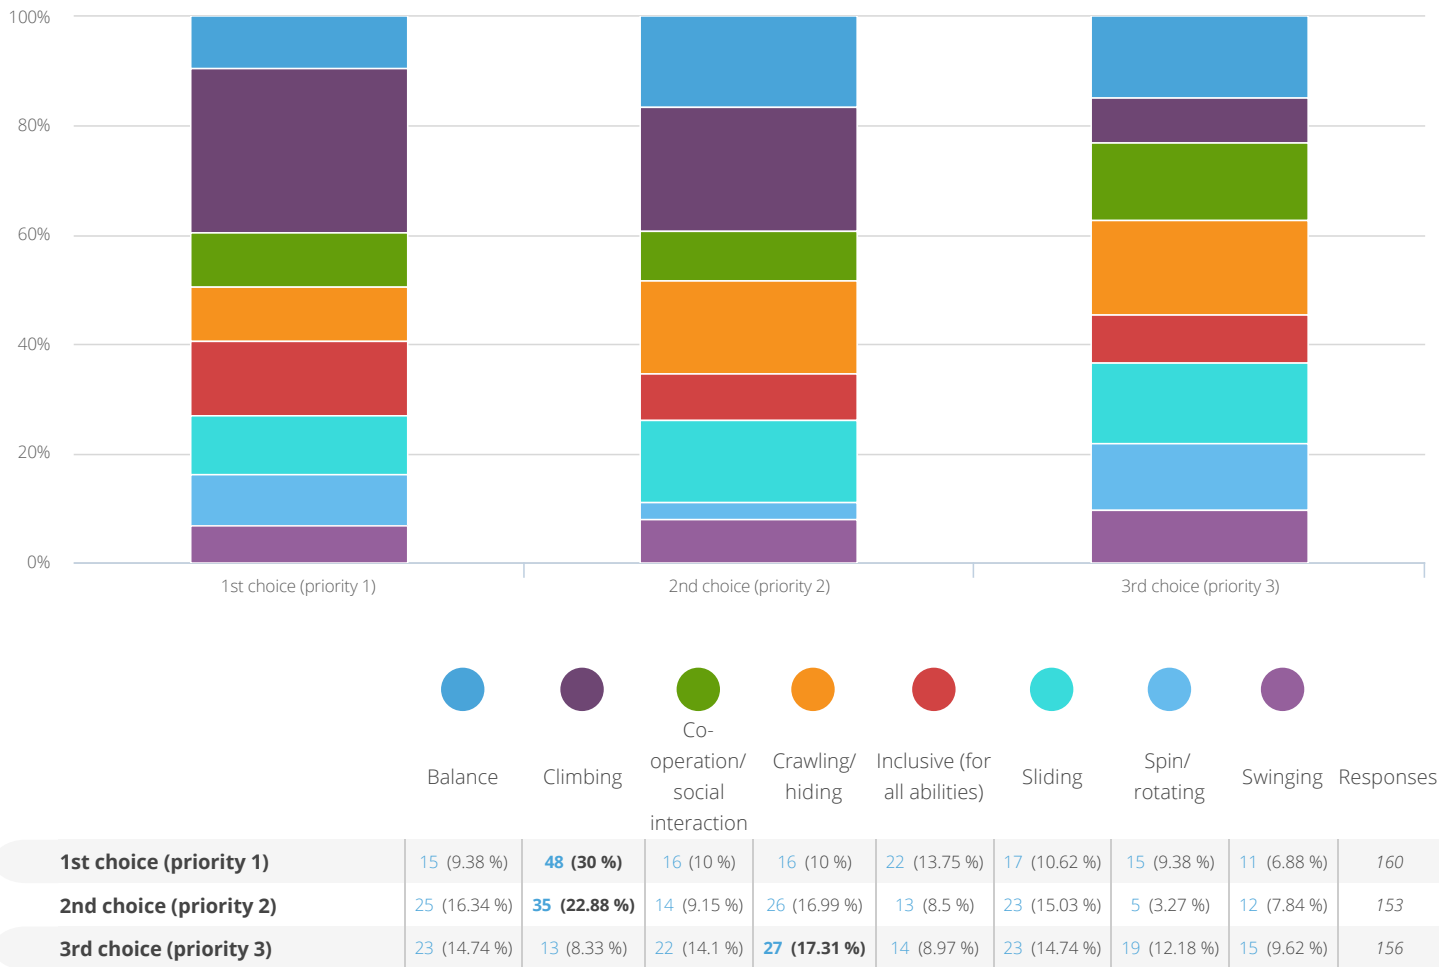

8. What play experiences are current missing from the play area?

Are there any others not listed?

higg familie ground
see had money jump
small thing budget only would line spent not
cool has play zip trampoline
down that wire wood years rope
very sit area chippings saw
idk direct swinging please get
great benches elsewhere tyre
swing injured