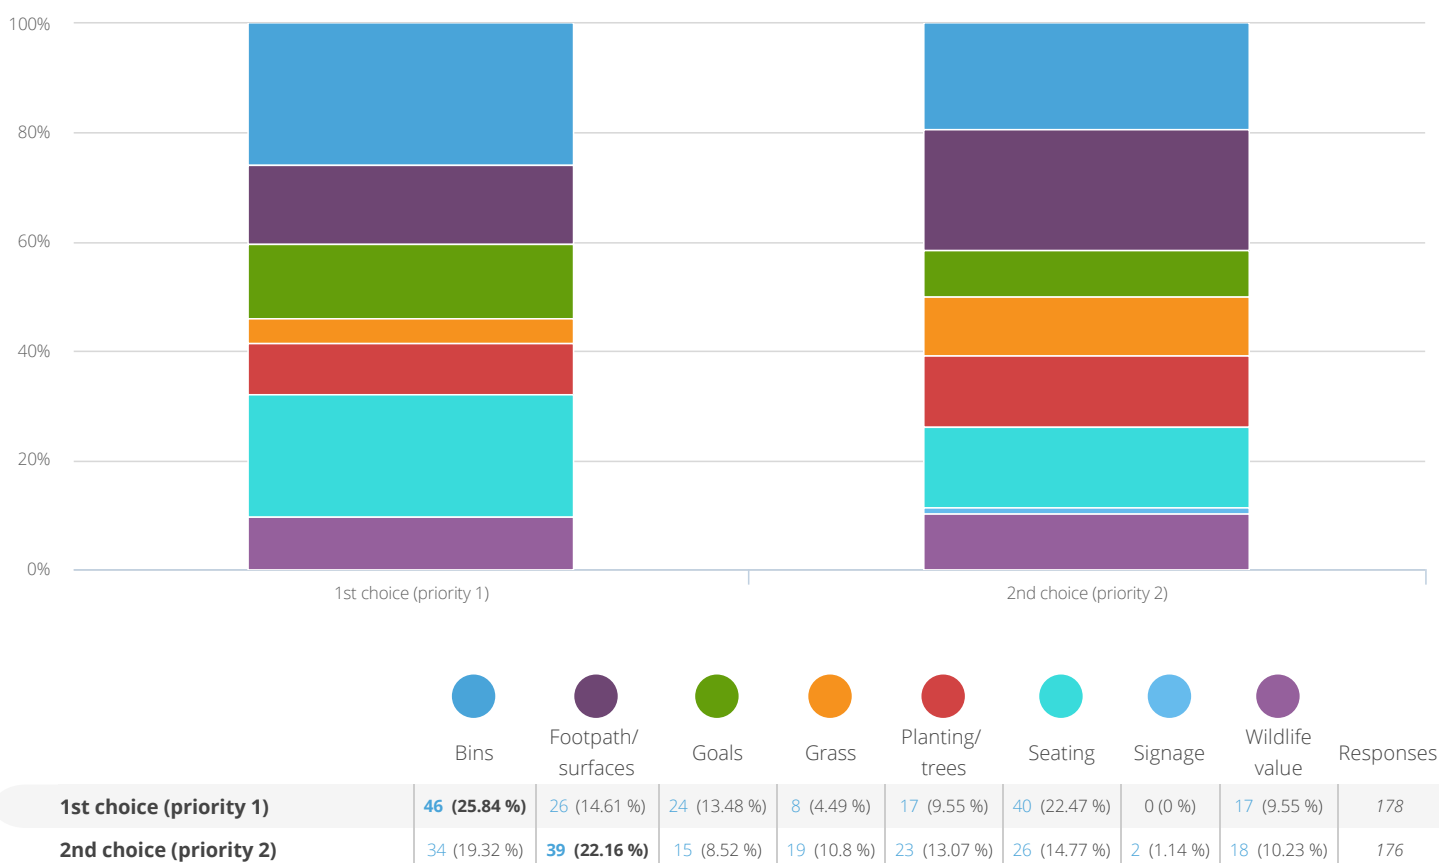

5. GENERAL IMPROVEMENTS

10. APART from new skate or play equipment what would you like to see improved from the list below?