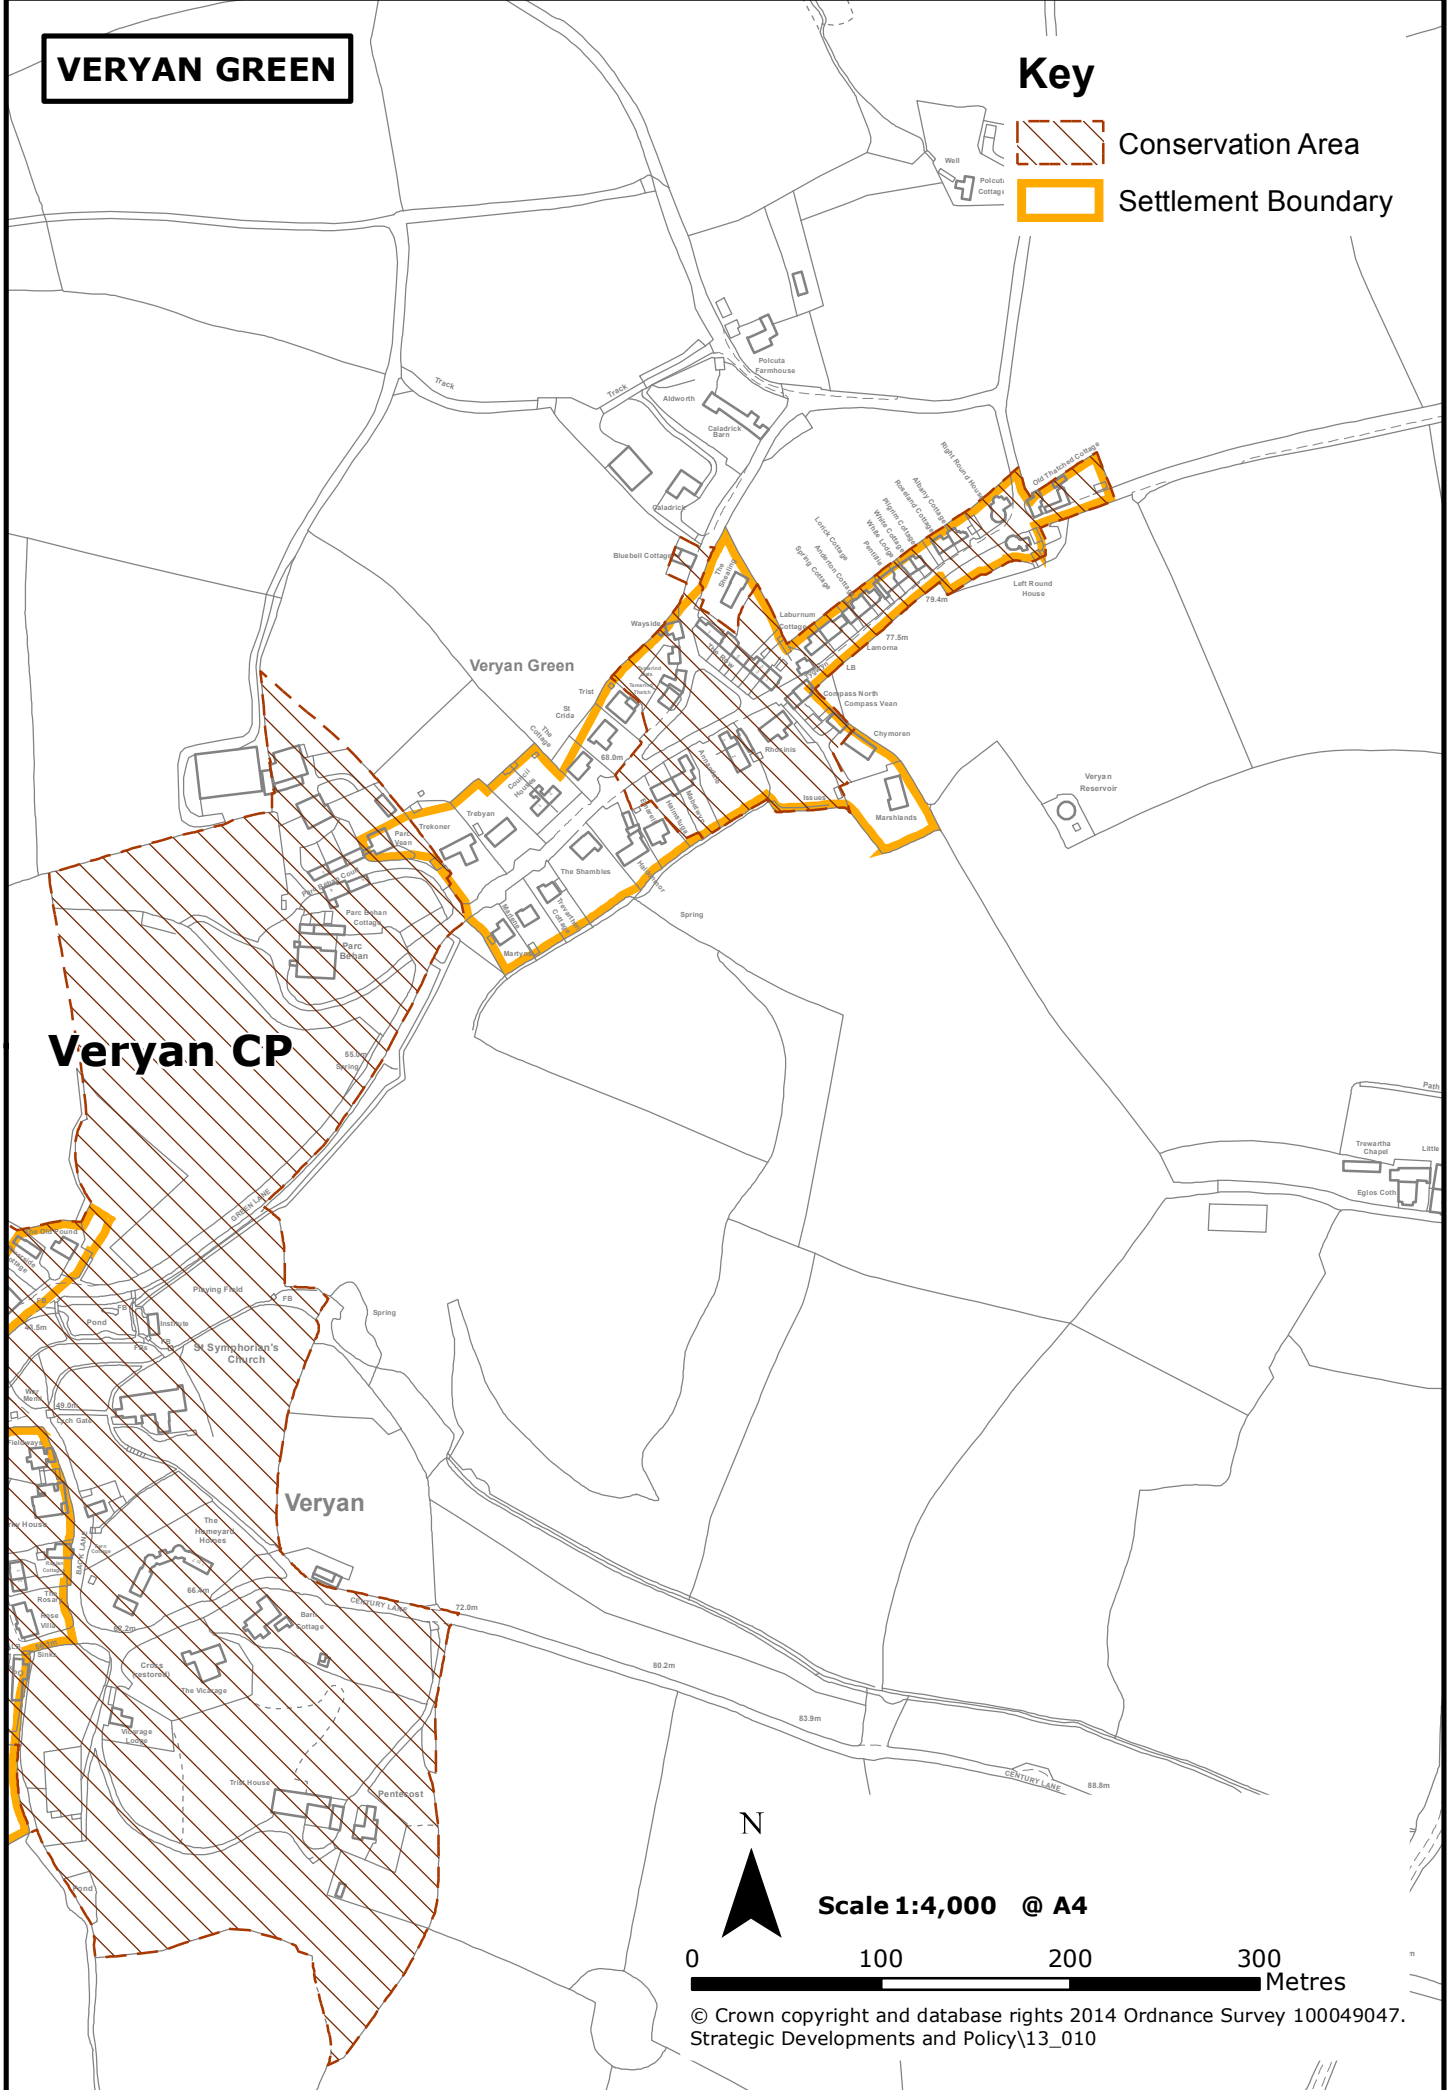

VERYAN GREEN

Key

Conservation Area

Settlement Boundary

Veryan CP

N

Scale 1:4,000 @ A4

© Crown copyright and database rights 2014 Ordnance Survey 100049047. Strategic Developments and Policy\13_010