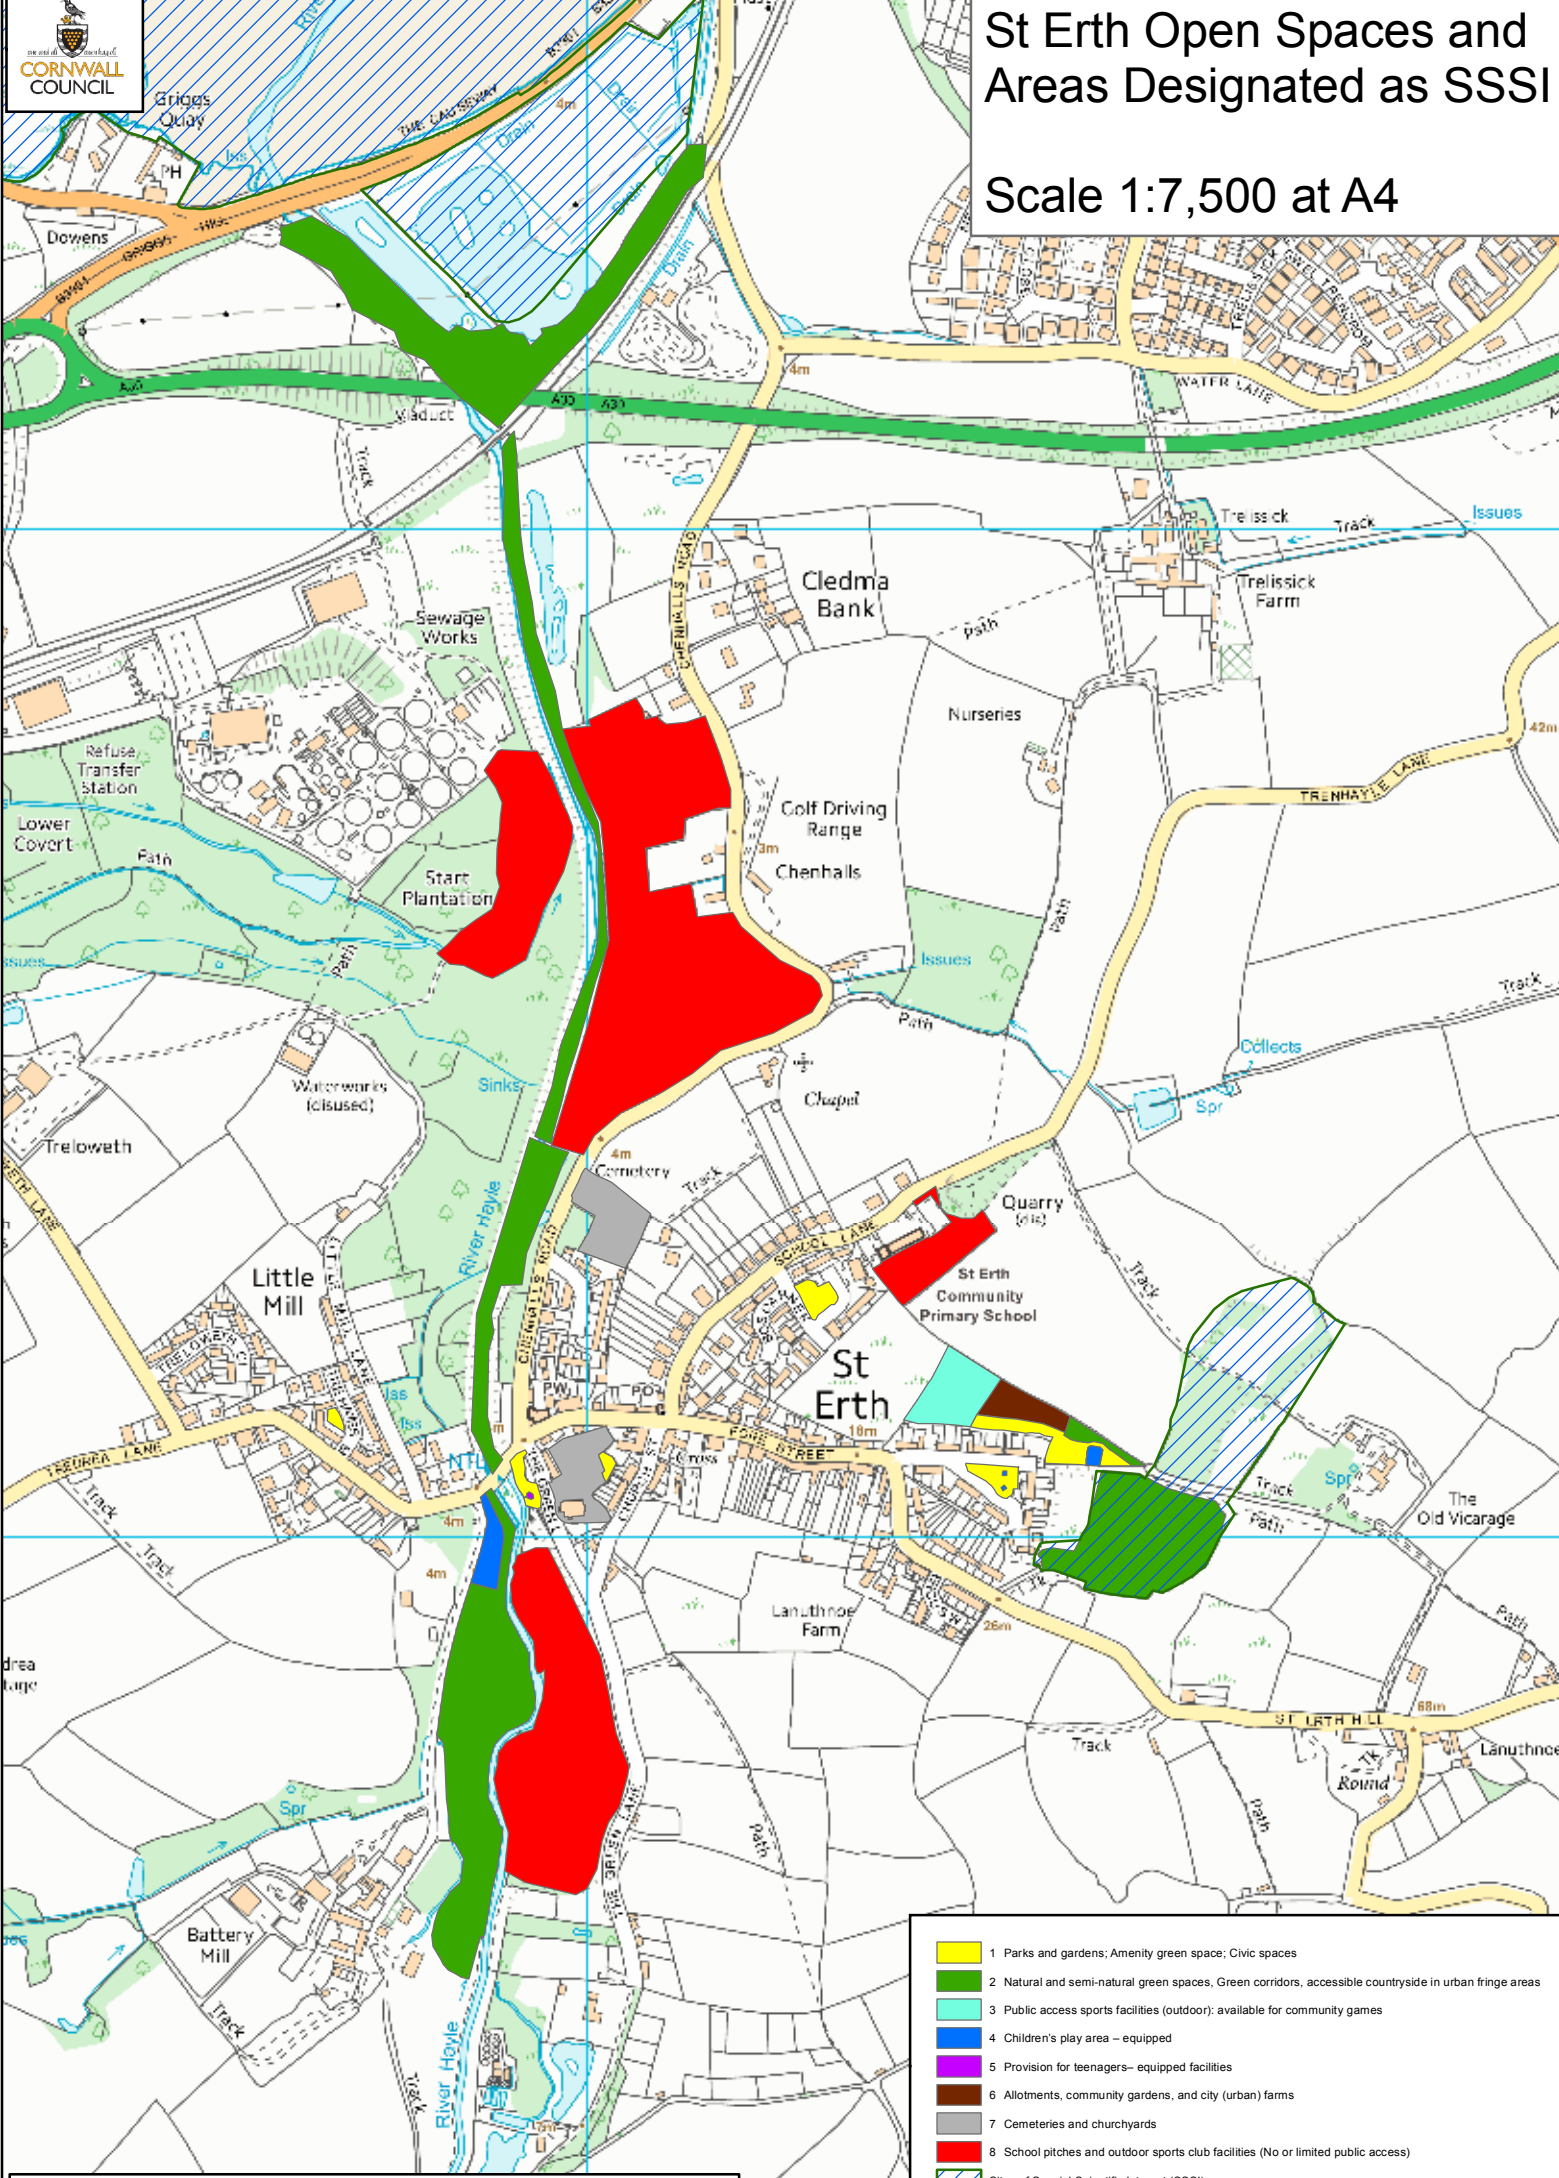

St Erth Open Spaces and Areas Designated as SSSI

Scale 1:7,500 at A4

- 1 Parks and gardens; Amenity green space; Civic spaces
- 2 Natural and semi-natural green spaces, Green corridors, accessible countryside in urban fringe areas
- 3 Public access sports facilities (outdoor); available for community games
- 4 Children's play area – equipped
- 5 Provision for teenagers – equipped facilities
- 6 Allotments, community gardens, and city (urban) farms
- 7 Cemeteries and churchyards
- 8 School pitches and outdoor sports club facilities (No or limited public access)
- Sites of Special Scientific Interest (SSSI)