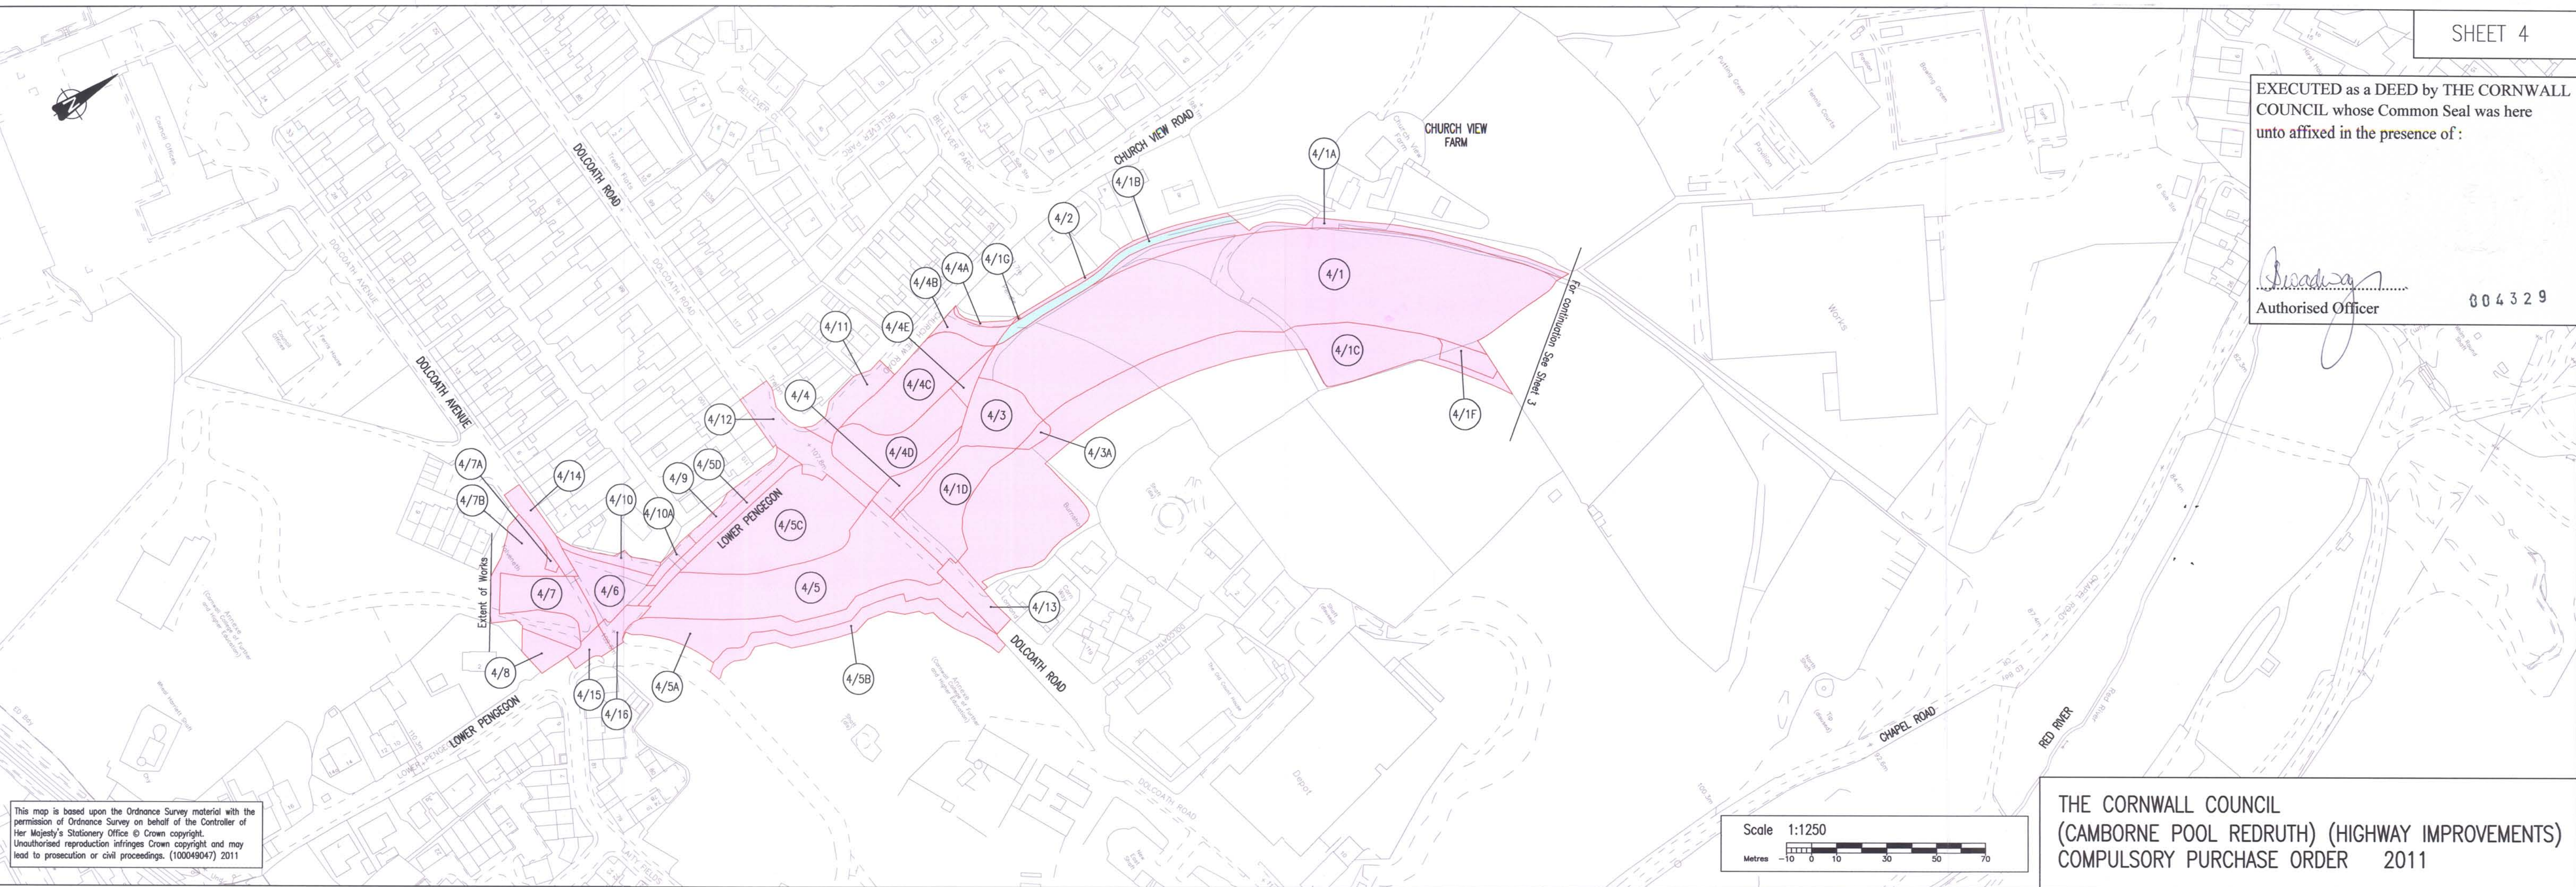

EXECUTED as a DEED by THE CORNWALL COUNCIL whose Common Seal was here unto affixed in the presence of :

[Signature]
Authorised Officer

004329

This map is based upon the Ordnance Survey material with the permission of Ordnance Survey on behalf of the Controller of Her Majesty's Stationery Office © Crown copyright. Unauthorised reproduction infringes Crown copyright and may lead to prosecution or civil proceedings. (100049047) 2011

THE CORNWALL COUNCIL
(CAMBORNE POOL REDRUTH) (HIGHWAY IMPROVEMENTS)
COMPULSORY PURCHASE ORDER 2011