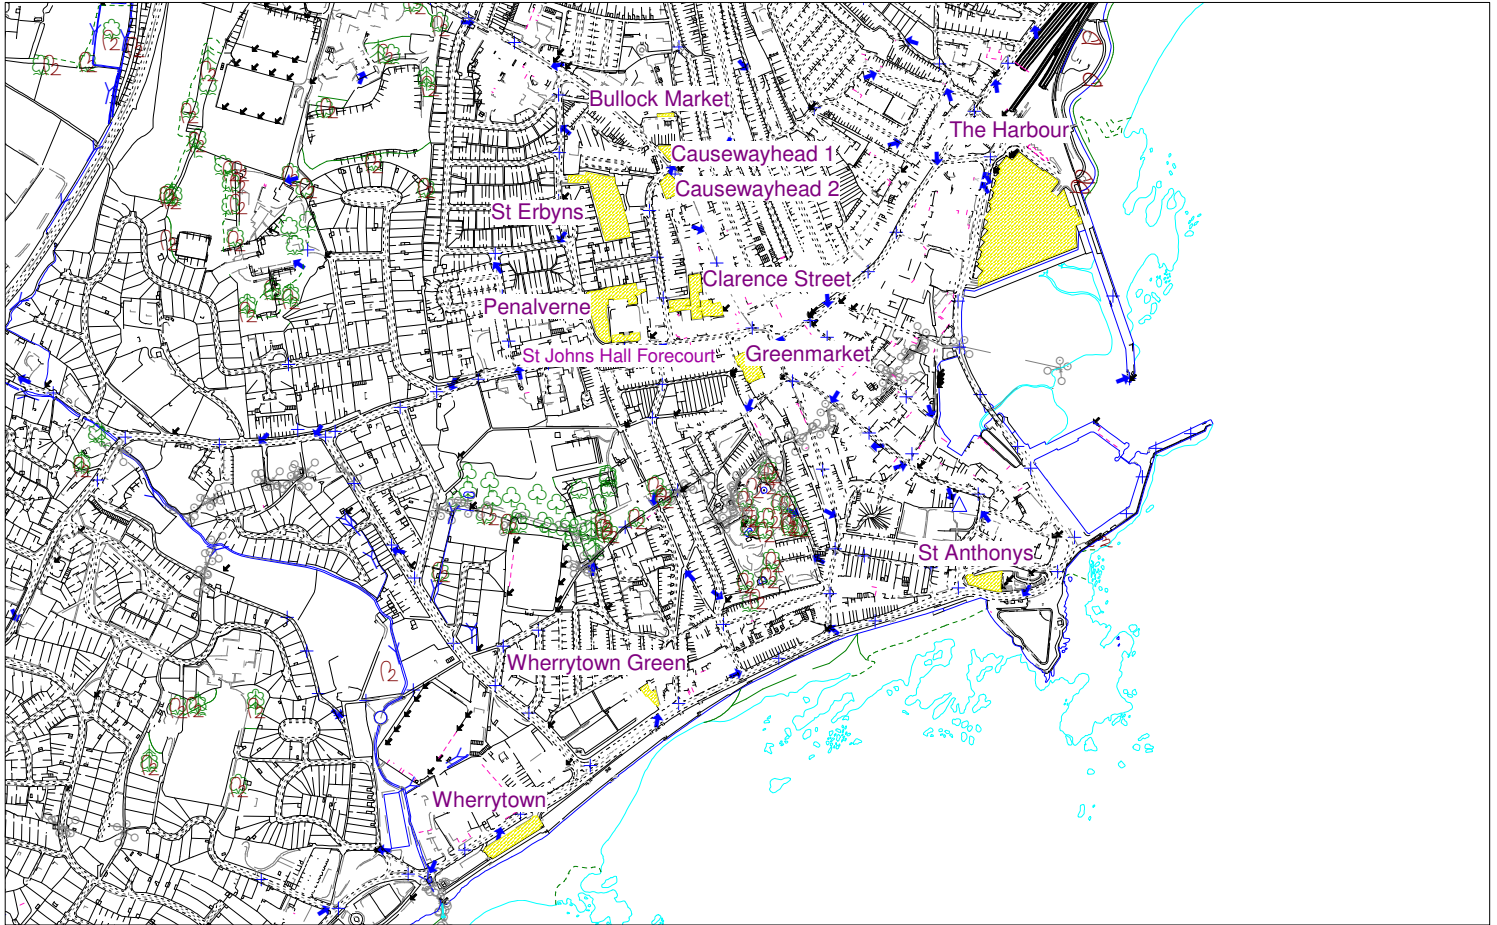

Map 3.1: The location of car parks in Penzance

© Crown Copyright LA 078948

Name	Location	Free	Number_Spaces	Maximum_stay
Bullock Market	Bullock Market Terrace	No	10 reserved	Permit holders only
Causewayhead 1	St Clare Street	No	22	3 hours
Causewayhead 2	St Clare Street	No	33	3 hours
St Erbyns	Penalverne Drive	No	178	Unlimited
Penalverne	Penalverne Drive	No	103 & 2 reserved	3 hours
St Johns Hall Forecourt	Alverton Street	No		Permit holders only
Clarence Street	Clarence Street	No	105	3 hours
Greenmarket	The Greenmarket	No	47	3 hours
The Harbour		No	711	
St Anthony's	Battery Road	No	47 & 3 reserved	Unlimited
Wherrytown Green	The Esplanade	No	69	Unlimited
Wherrytown	The Esplanade	No		Disabled only