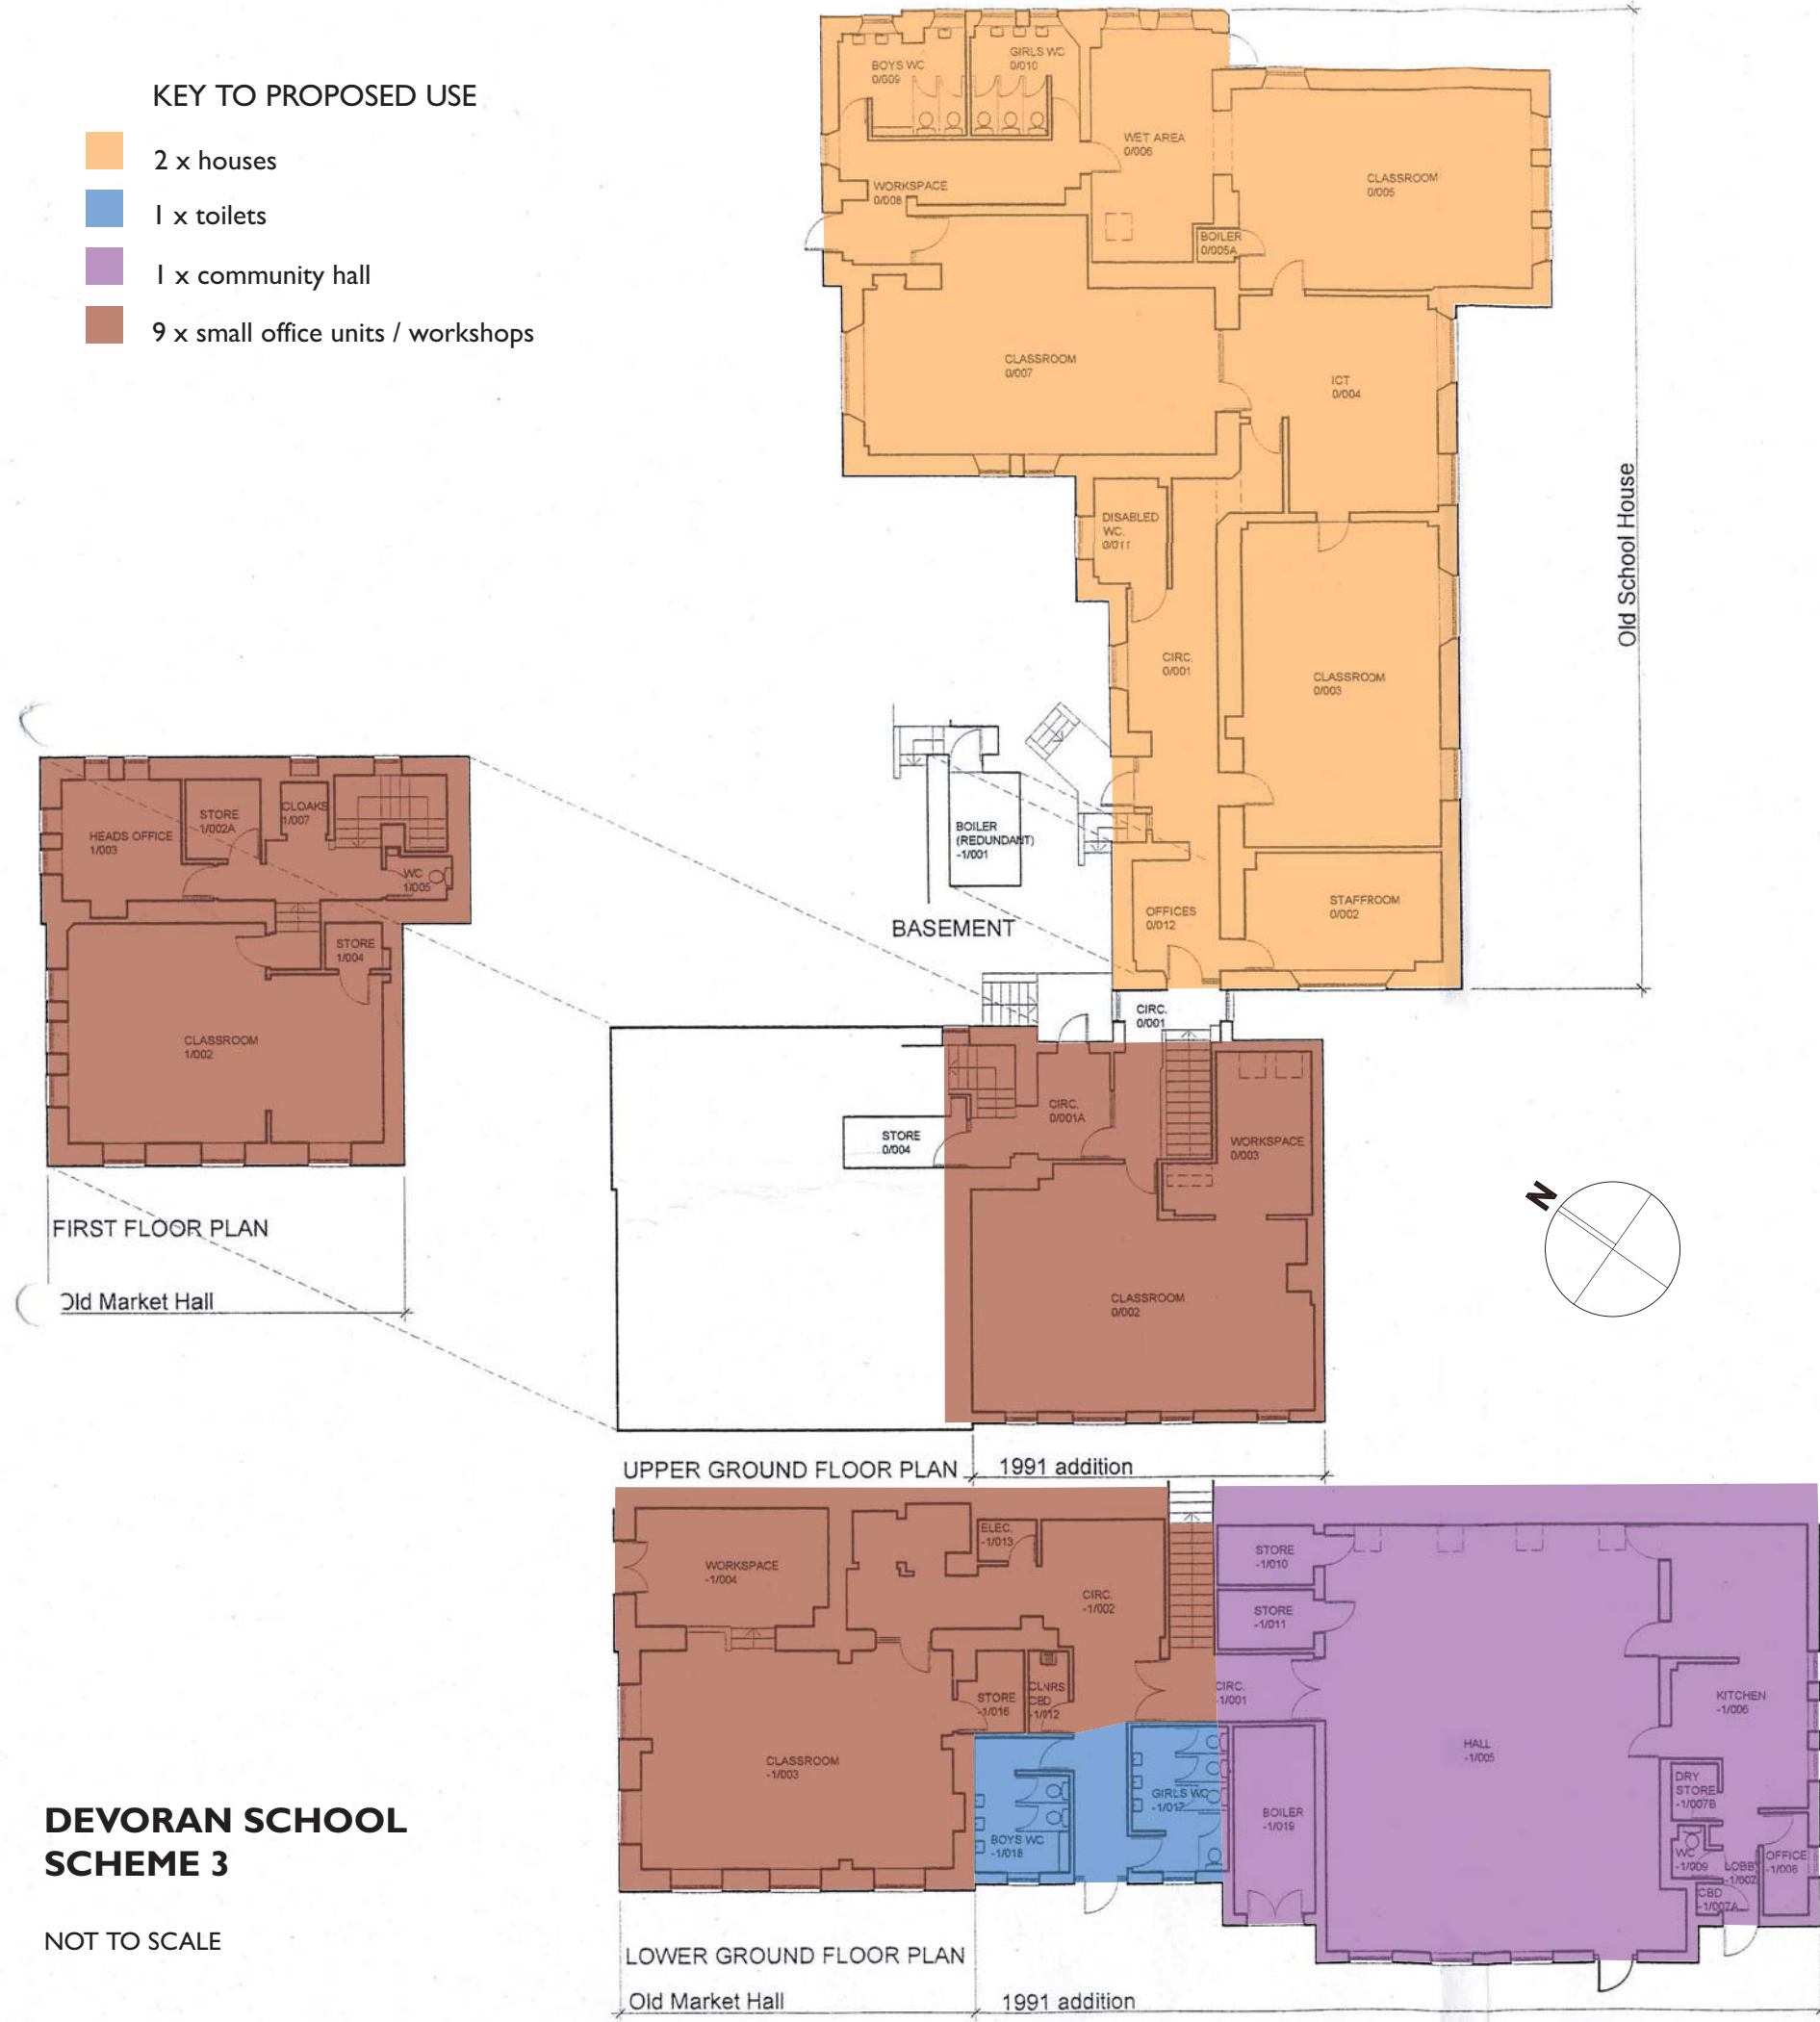

KEY TO PROPOSED USE

- 2 x houses
- 1 x toilets
- 1 x community hall
- 9 x small office units / workshops

DEVORAN SCHOOL SCHEME 3

NOT TO SCALE

\*Base plan provided courtesy of the Diocese of Truro