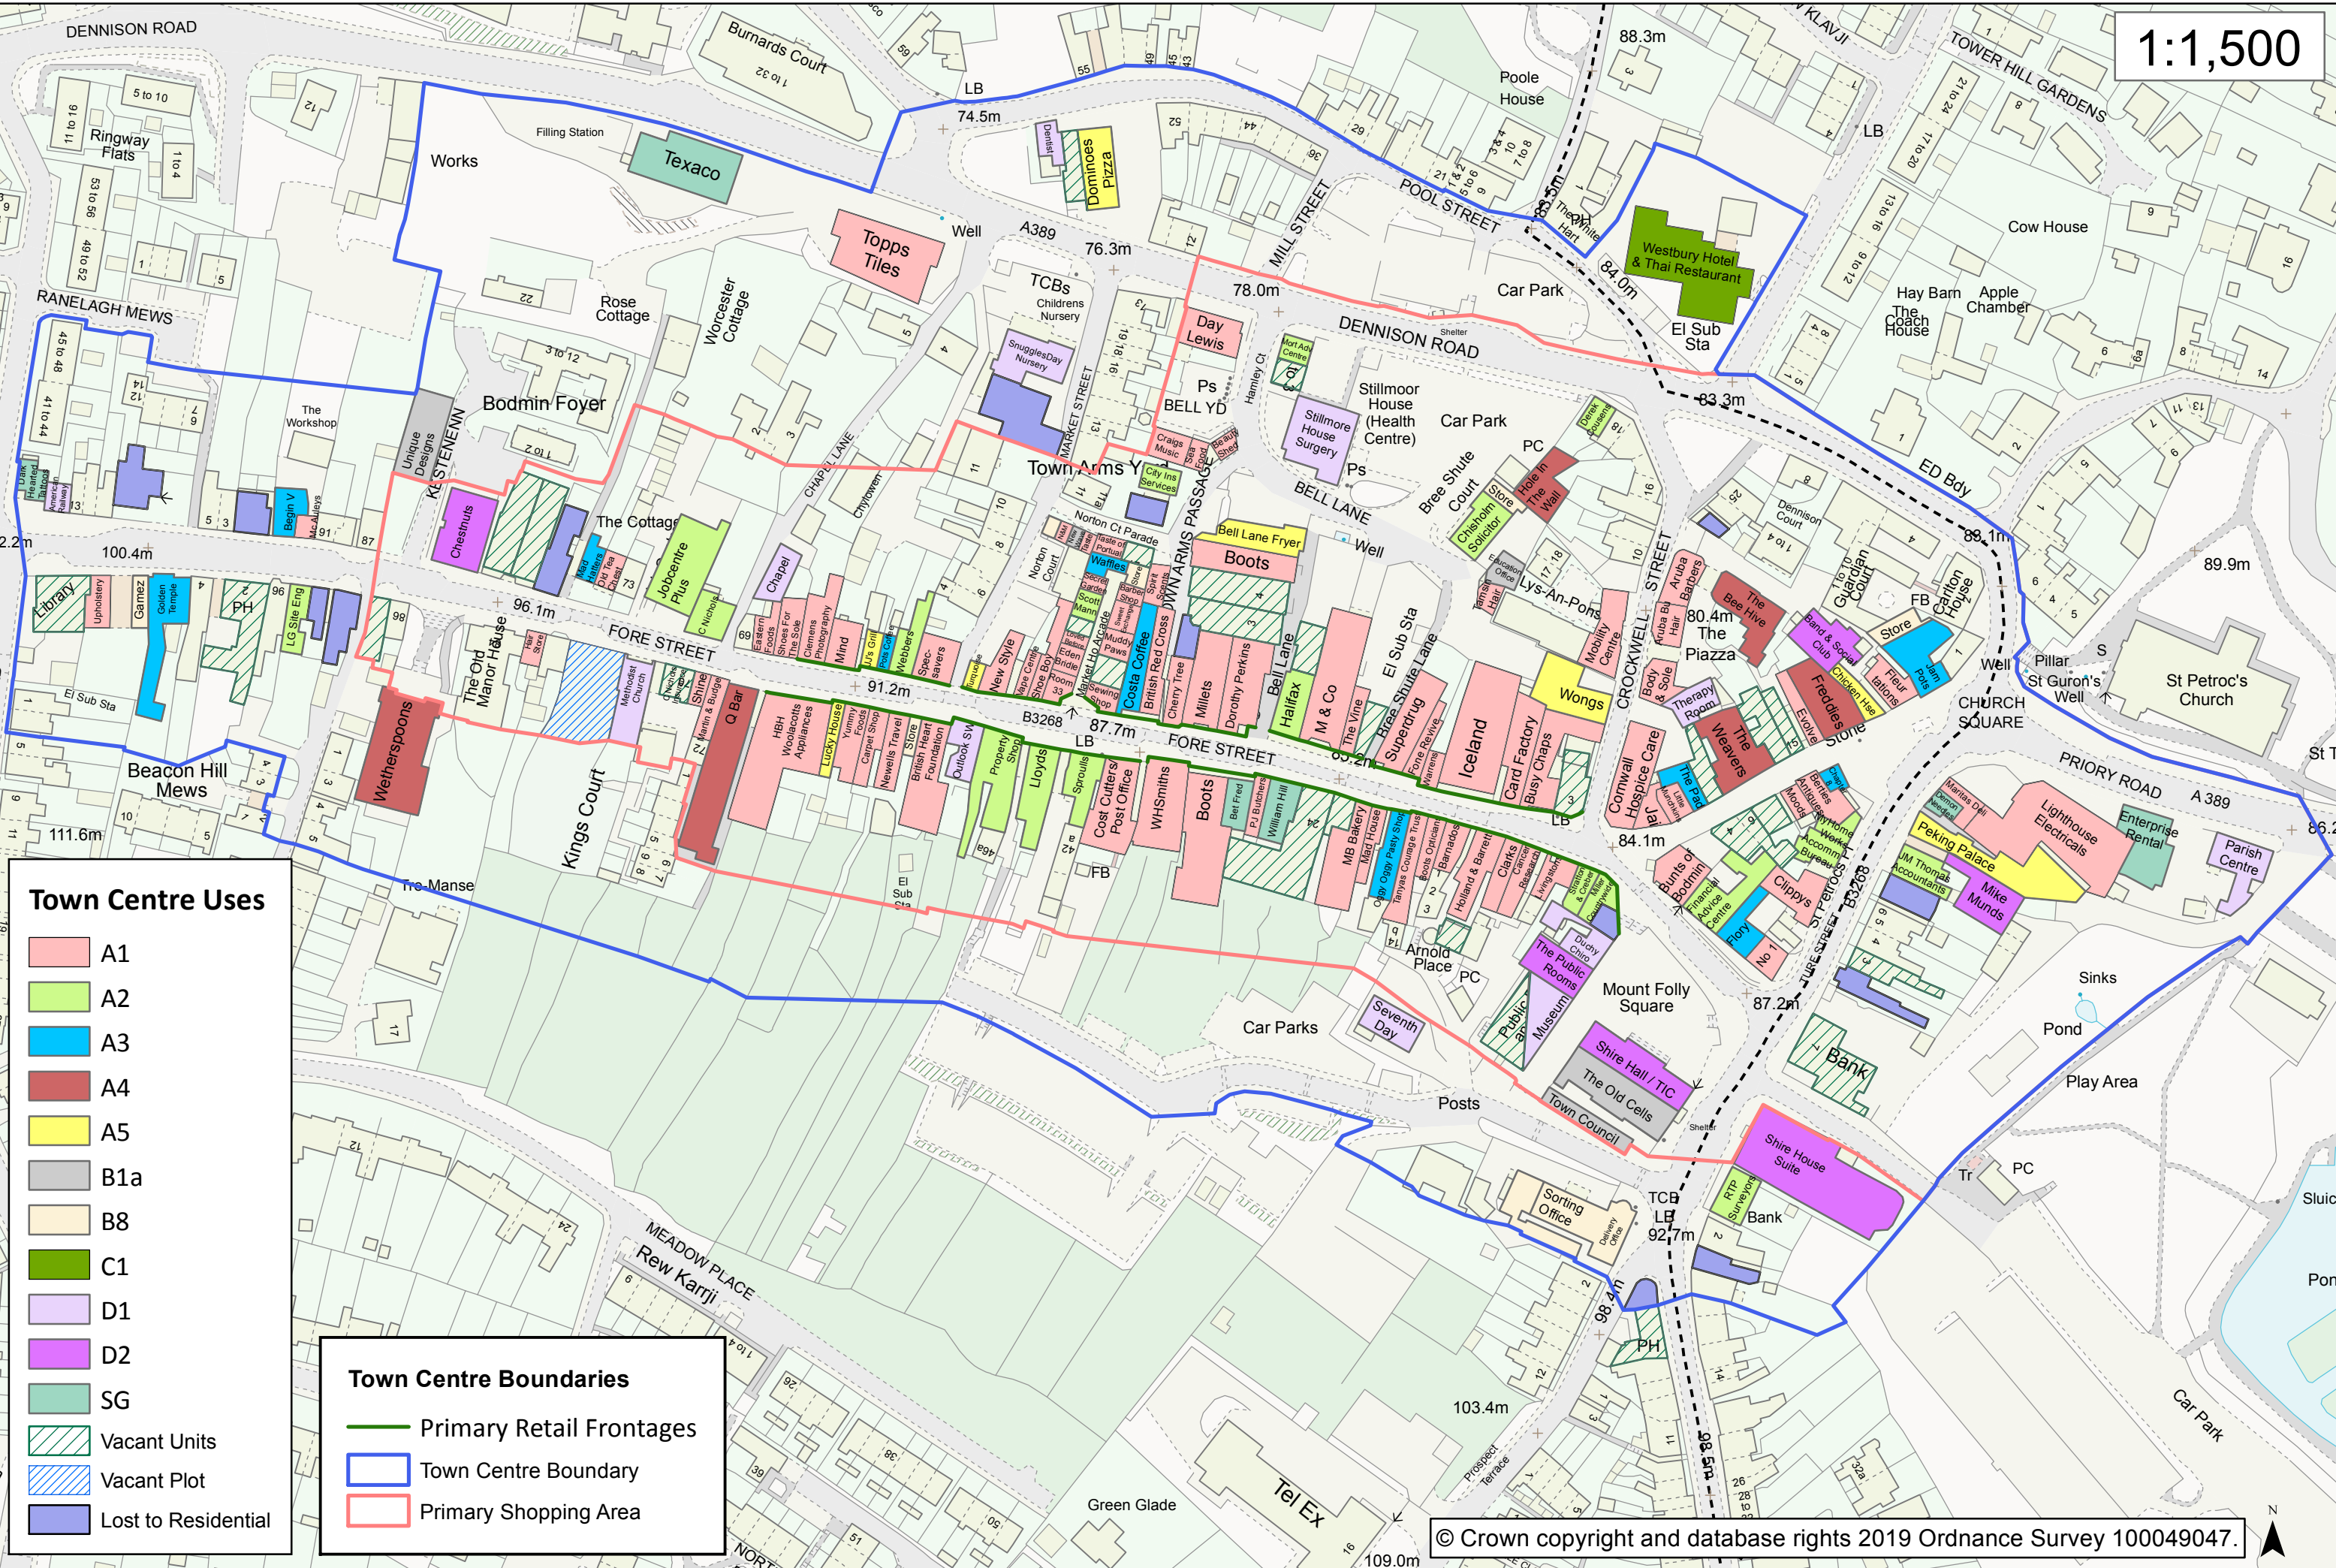

Bodmin Town Centre

June 2019

1:1,500

Town Centre Uses

- A1
- A2
- A3
- A4
- A5
- B1a
- B8
- C1
- D1
- D2
- SG
- Vacant Units
- Vacant Plot
- Lost to Residential

Town Centre Boundaries

- Primary Retail Frontages
- Town Centre Boundary
- Primary Shopping Area