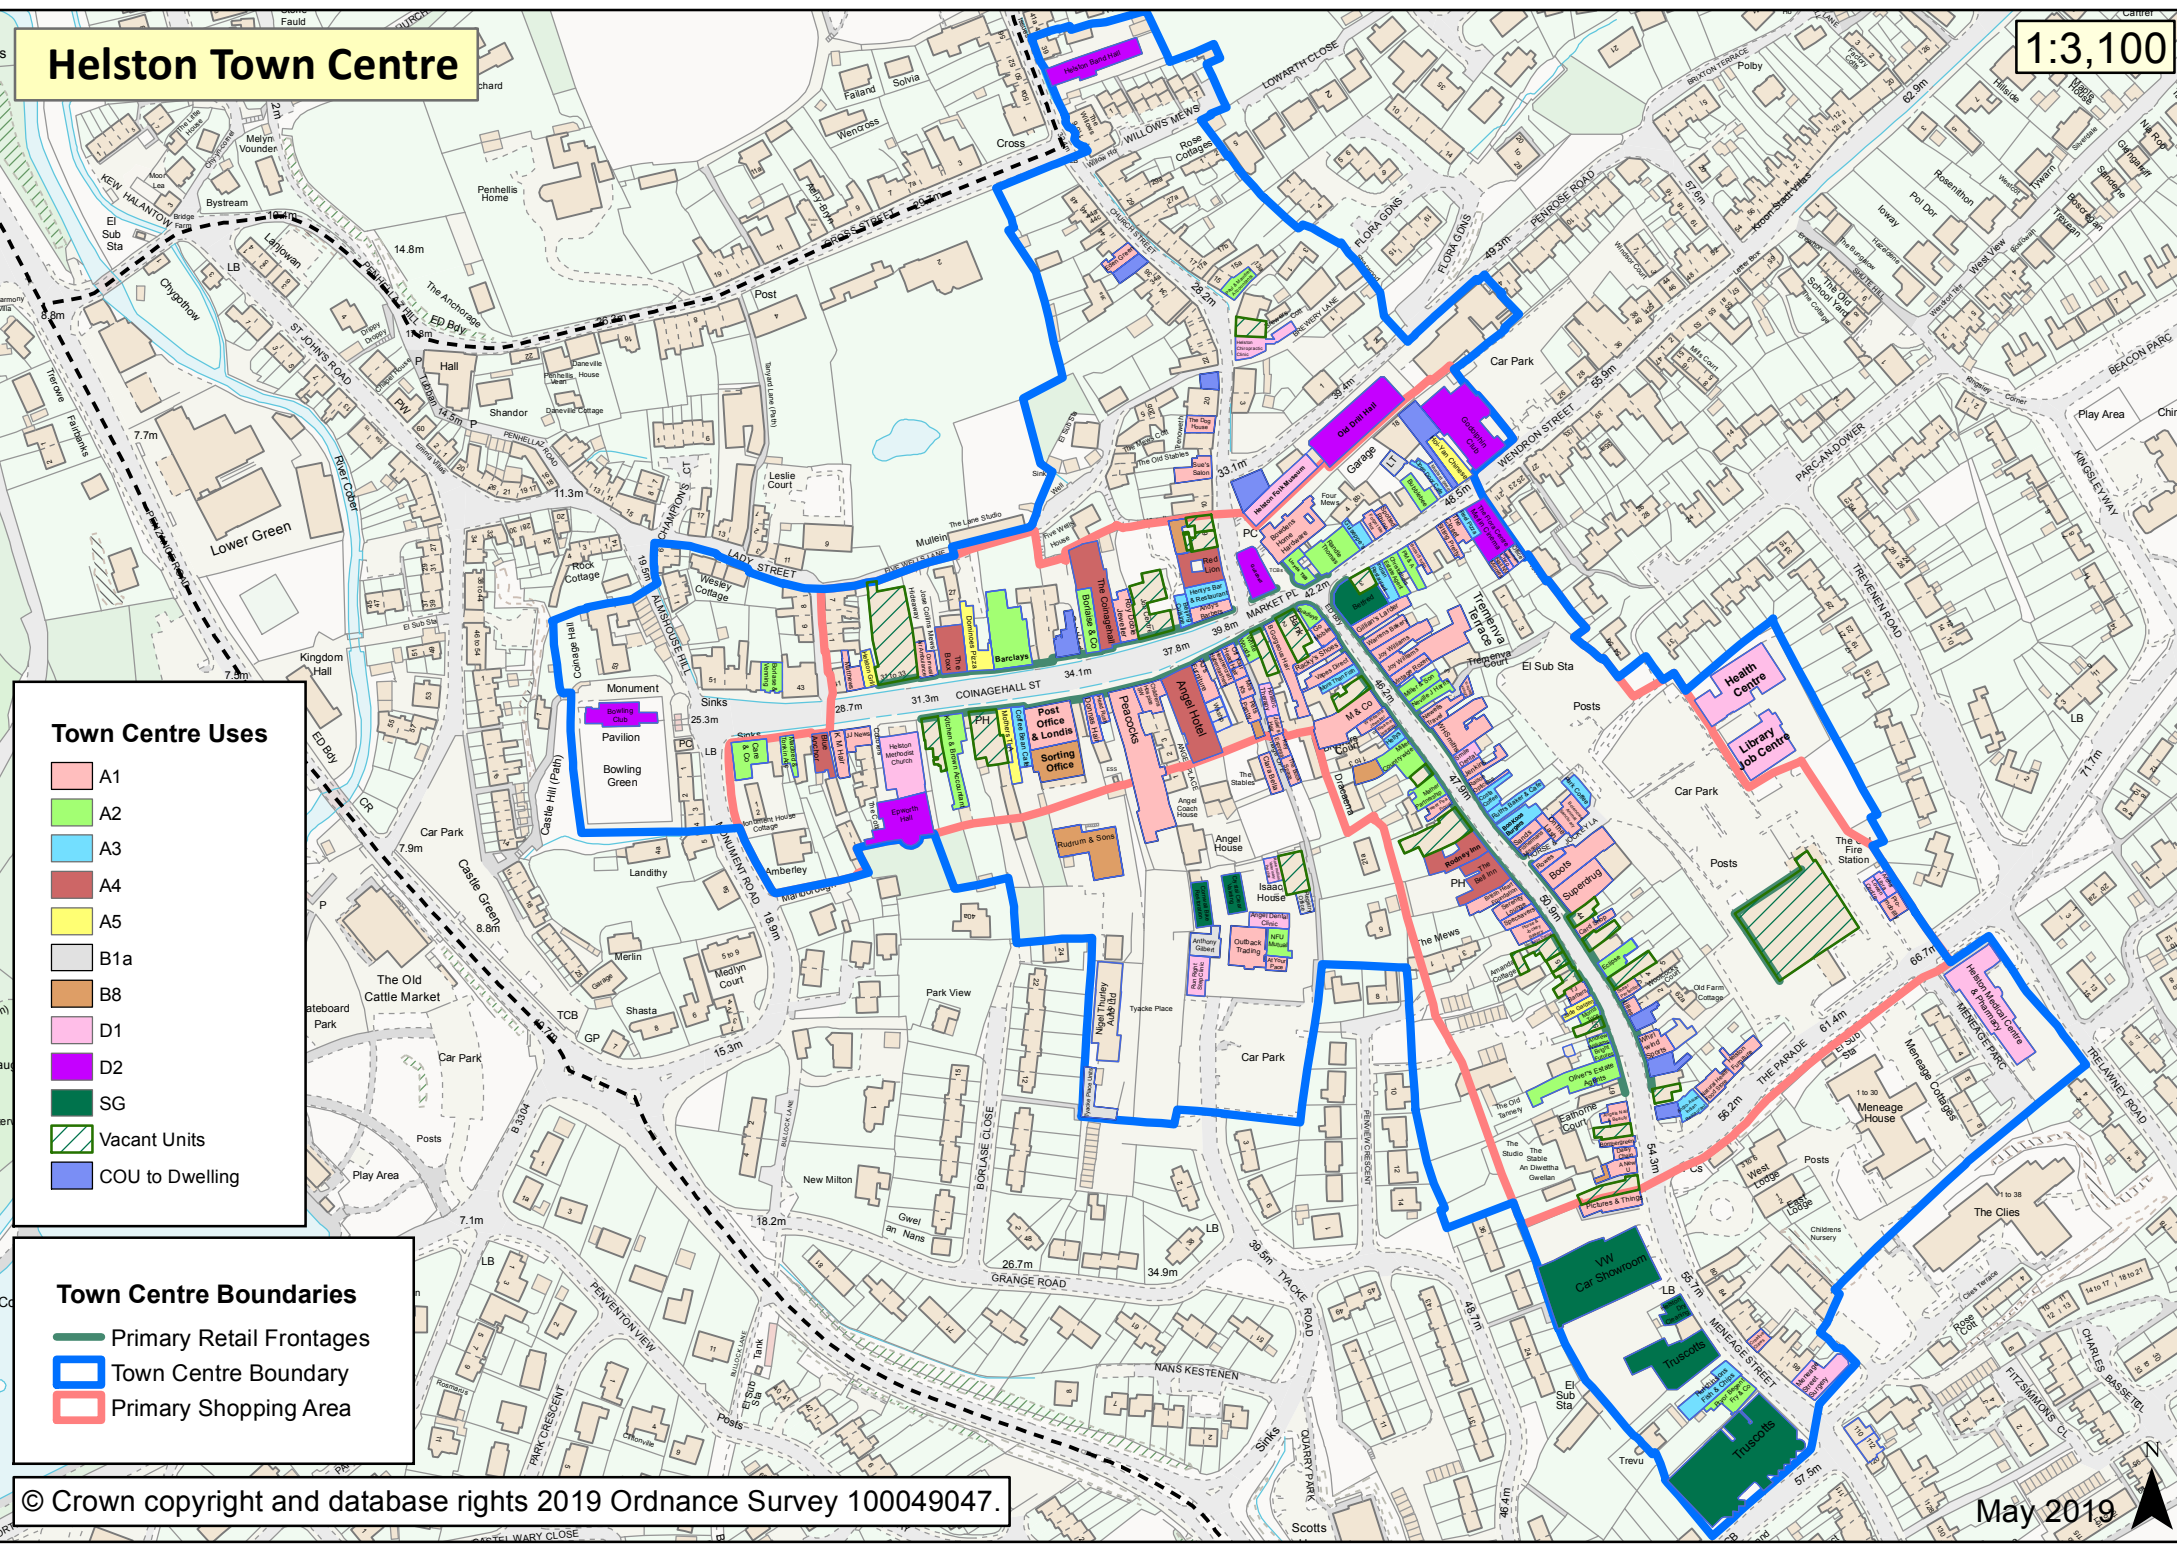

Helston Town Centre

1:3,100

Town Centre Uses

- A1
- A2
- A3
- A4
- A5
- B1a
- B8
- D1
- D2
- SG
- Vacant Units
- COU to Dwelling

Town Centre Boundaries

- Primary Retail Frontages
- Town Centre Boundary
- Primary Shopping Area