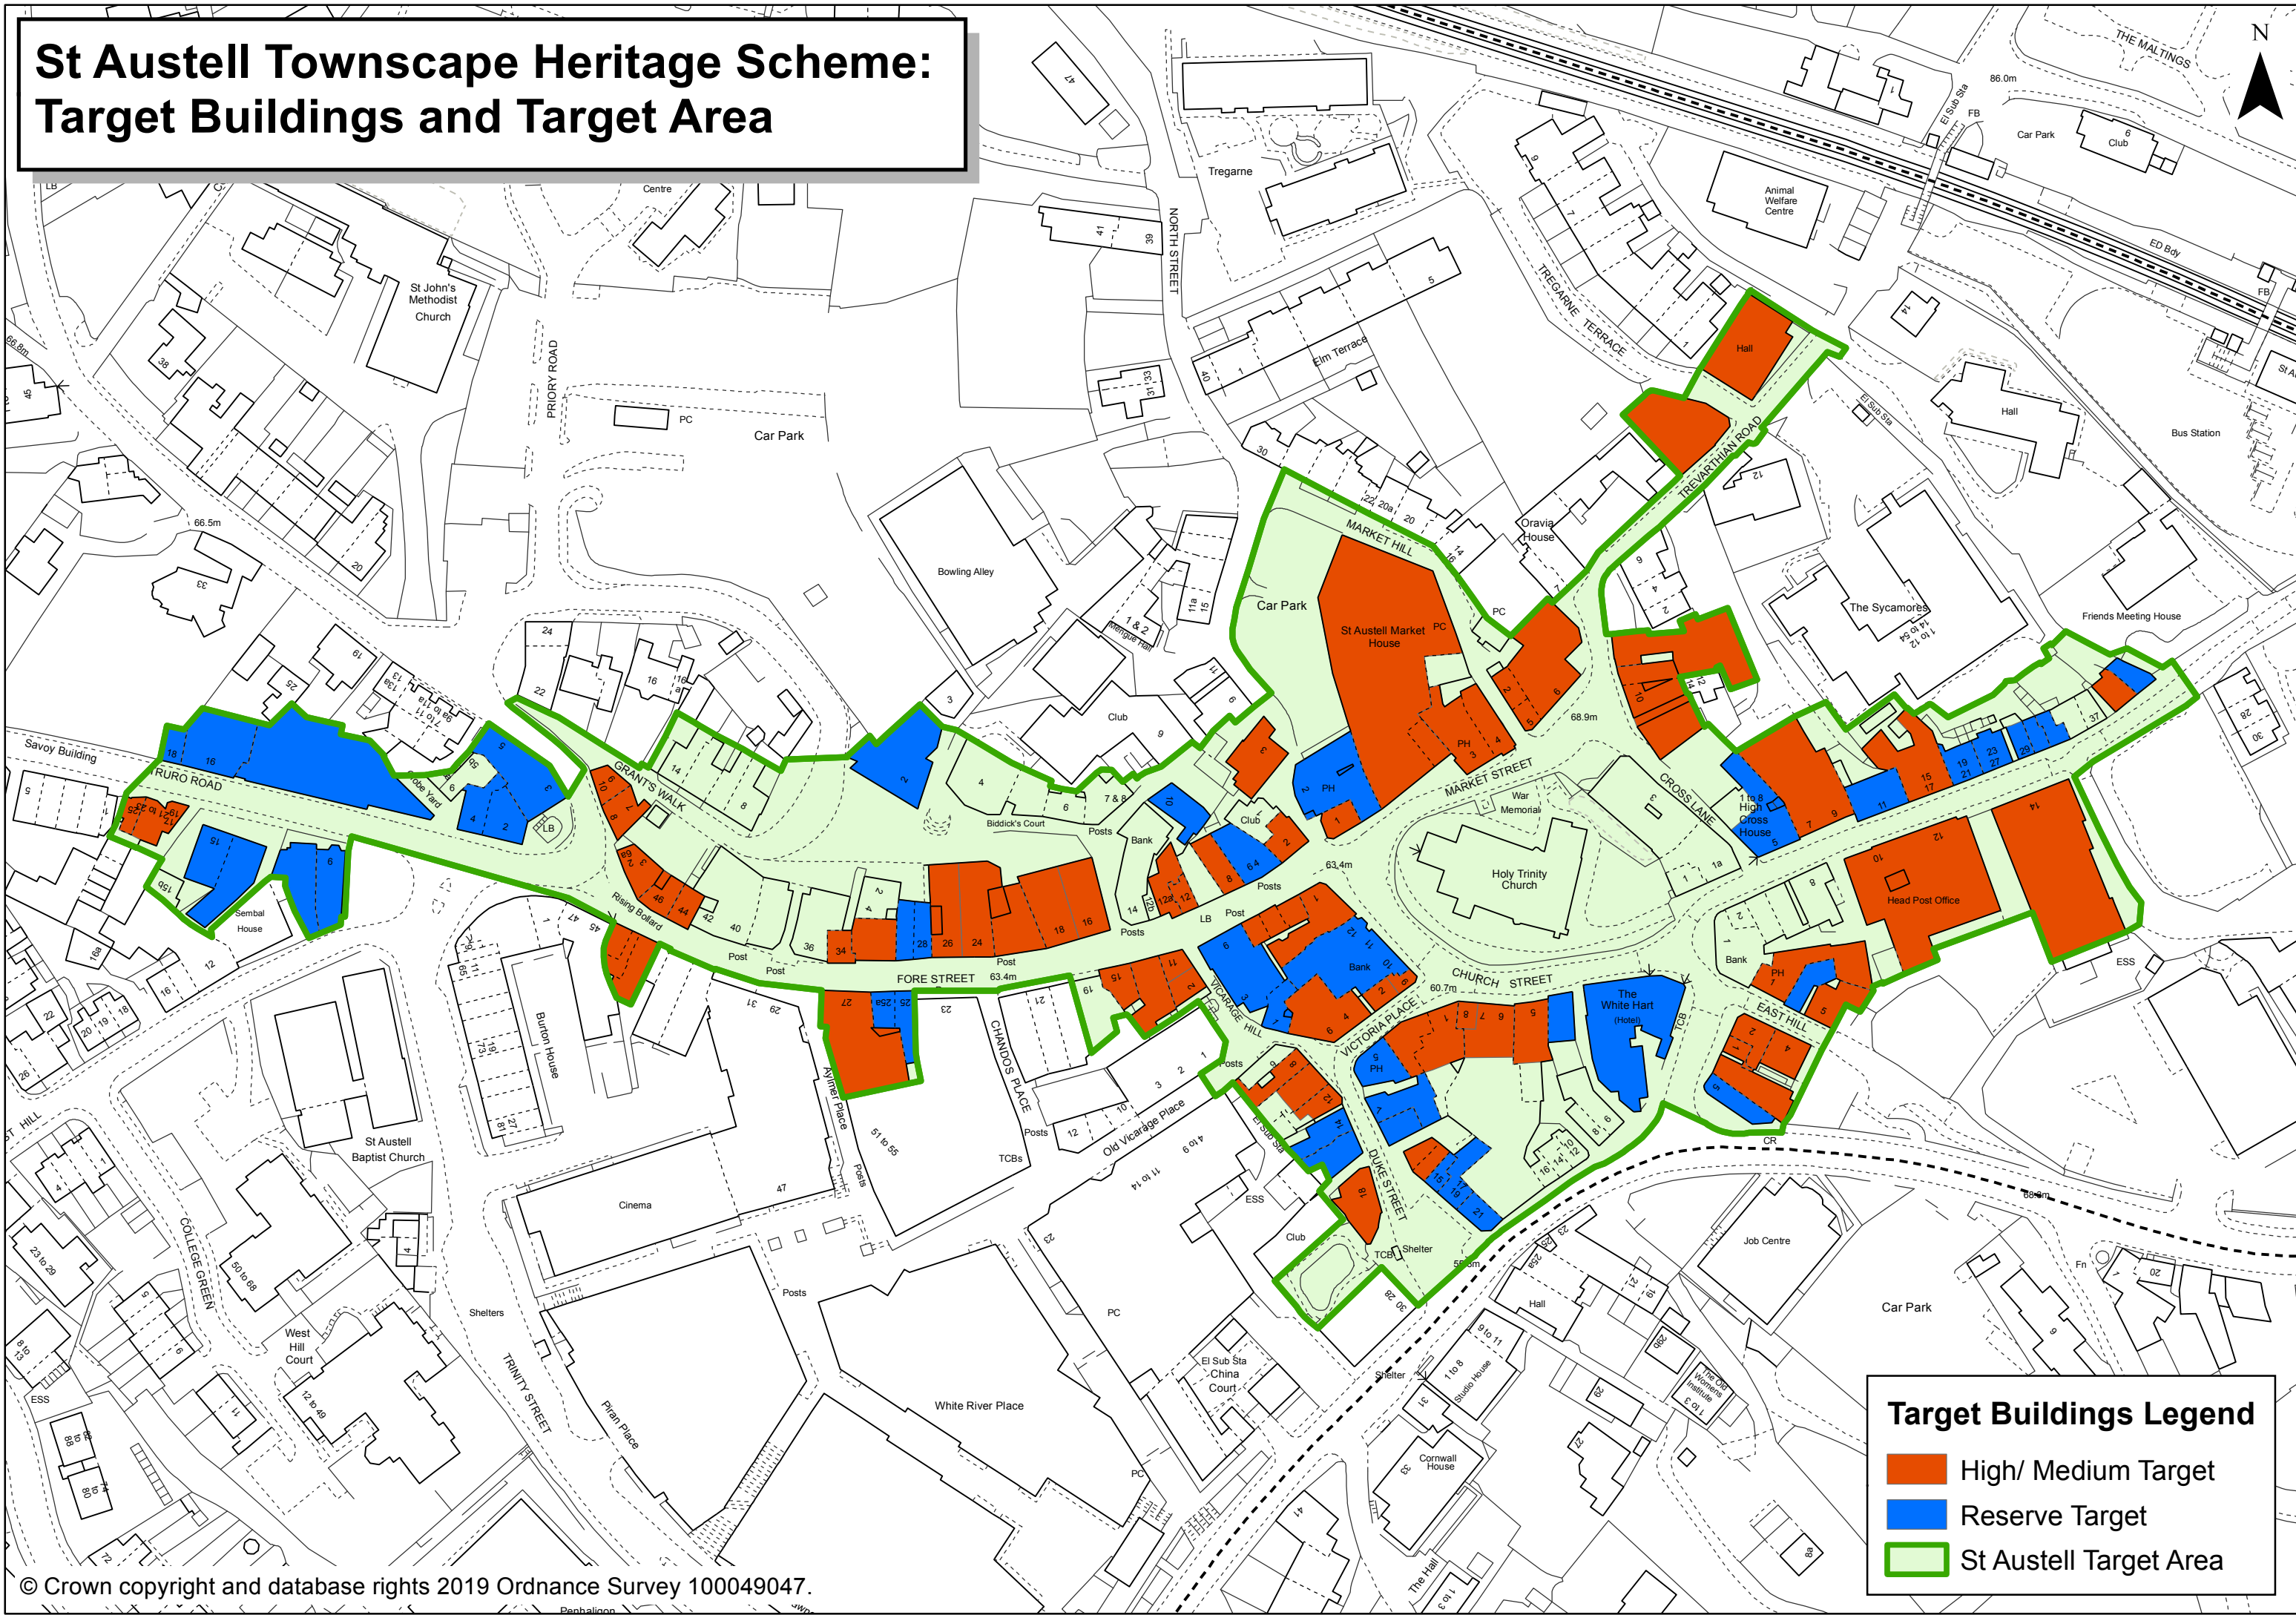

St Austell Townscape Heritage Scheme: Target Buildings and Target Area

Target Buildings Legend

- High/ Medium Target
- Reserve Target
- St Austell Target Area