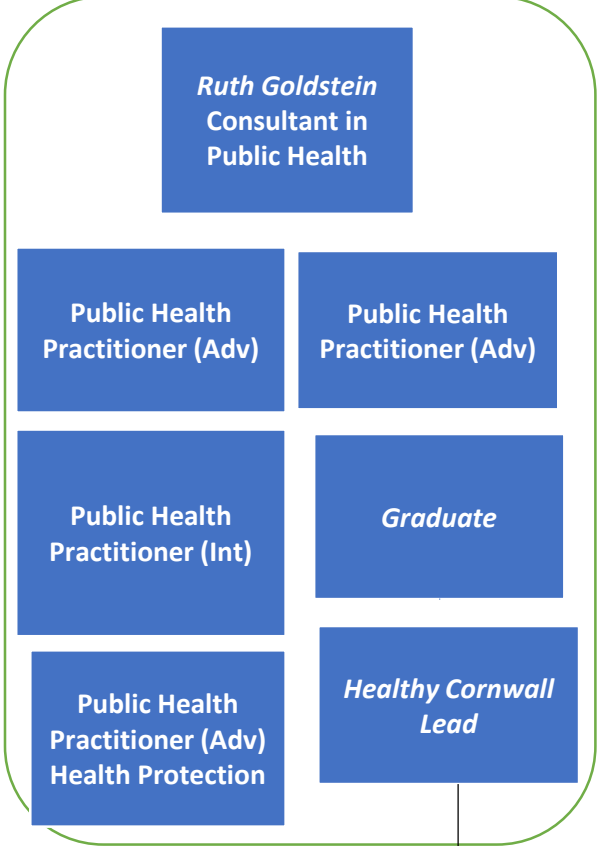

Rachel Wigglesworth
Interim Director of Public Health /
Service Director Wellbeing and Public Health

HEALTHY CORNWALL TEAM